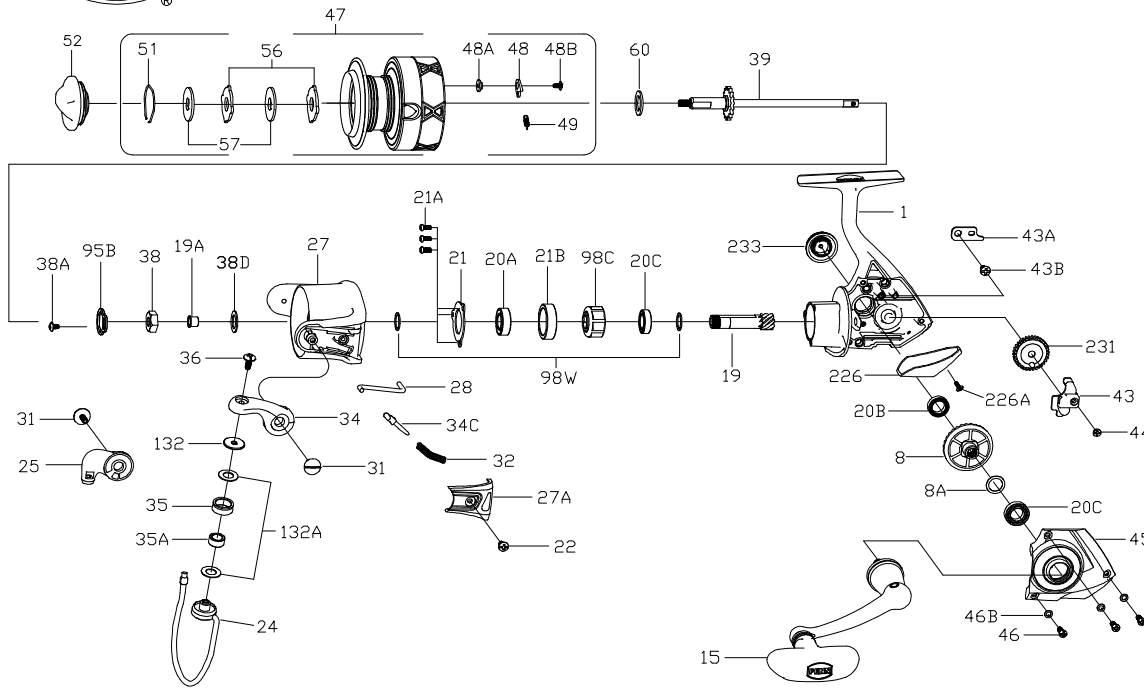

PARTS LIST FOR MODEL FRCIV3000

KEY NO.	PART NO.	PENN STYLE NO.	DESCRIPTION
25	1308056	25-CFT3000	Bail Holder
27	1524121	27-FRCIII3000	Rotor
27A	1308059	27A-CFT3000	Bail Pivot Cover
28	1308061	28-CFT3000	Trip Lever
31	1308063	31-CFT3000	Bail Arm Screw (2 req)
32	1191586	32-3000SG	Bail Spring
34	1308064	34-CFT3000	Bail Arm
34C	1308065	34C-CFT3000	Pivot Arm
35	1308066	35-CFT3000	Line Roller
35A	1308067	35A-CFT3000	Line Roller Bushing
36	1191699	36-3000SG	Bail Stud Screw
38	1191728	38-3000SG	Rotor Nut
38A	1308069	38A-CFT3000	Rotor Locking Plate Screw
38D	1308070	38D-CFT3000	Rotor Nut Washer
39	1365725	39-FRCII3000	Main Shaft Assembly
43	1200531	43-4000SG	Crosswind Block
43A	1191818	43A-3000SG	Crosswind Block Plate
43B	1191826	43B-3000SG	Crosswind Block Plate Screw
44	1191843	44-3000SG	Crosswind Block Screw
45	1514335	45-FRCIII3000LE	Housing Cover Assy
46	1191901	46-3000SG	Housing Cover Screw (3 req)
46B	1191907	46B-3000SG	Housing Cover Washer (3 req)
47	1577490	47-FRCIV3000	Spool Assembly
48	1211604	48-3000SG	Click Tongue
48A	1214226	48A-3000SG	Click Tongue Washer
48B	1214189	48B-3000SG	Spool Click Screw
49	1211605	49-3000SG	Click Tongue Spring
51	1308078	51-CFT3000	Drag Retaining Ring
52	1514314	52-FRCIII3000	Drag Knob Assembly
56	1308080	56-CFT3000	Drag Washer (2 req)
57	1192043	57-3000SG	Keyed Washer (2 req)
60	1192060	60-3000SG	Thrust Washer
95B	1308081	95B-CFT3000	Rotor Locking Plate
98C	1308082	98C-CFT3000	Clutch/Sleeve Assembly
98W	1204004	98W-3000PUR	Clutch Washer(2 req)
132	1192296	132-3000SG	Roller Washer
132A	1192302	132A-3000SG	Line Roller Washer (2 req)
226	1308083	226-CFT3000	Rear Cover
226A	1192473	226A-3000SG	Rear Cover Screw
231	1192498	231-3000SG	Crosswind Gear
233	1514304	233-FRCIII1000	Bearing Cover Assy
1	1577489	1-FRCIV3000	Housing Assembly
8	1308047	8-CFT3000	Main Gear
8A	1191028	8A-3000SG	Shim
15	1578468	15-FRCIV3000	Handle Assembly
19	1191231	19-3000SG	Pinion Gear
19A	1191252	19A-3000SG	Pinion Bushing
20A	1308051	20A-CFT3000	Upper Pinion Ball Bearing
20B	1203974	20B-3000PUR	Ball Bearing
20C	1203975	20C-3000PUR	Ball Bearing(2 req)
21	1308052	21-CFT3000	Bearing Retainer
21A	1192644	21A-3000SG	Bearing Retainer Screw (3 req)
21B	1308053	21B-CFT3000	Collar
22	1203997	43B-3000PUR	Screw
24	1308054	24-CFT3000	Bail Wire