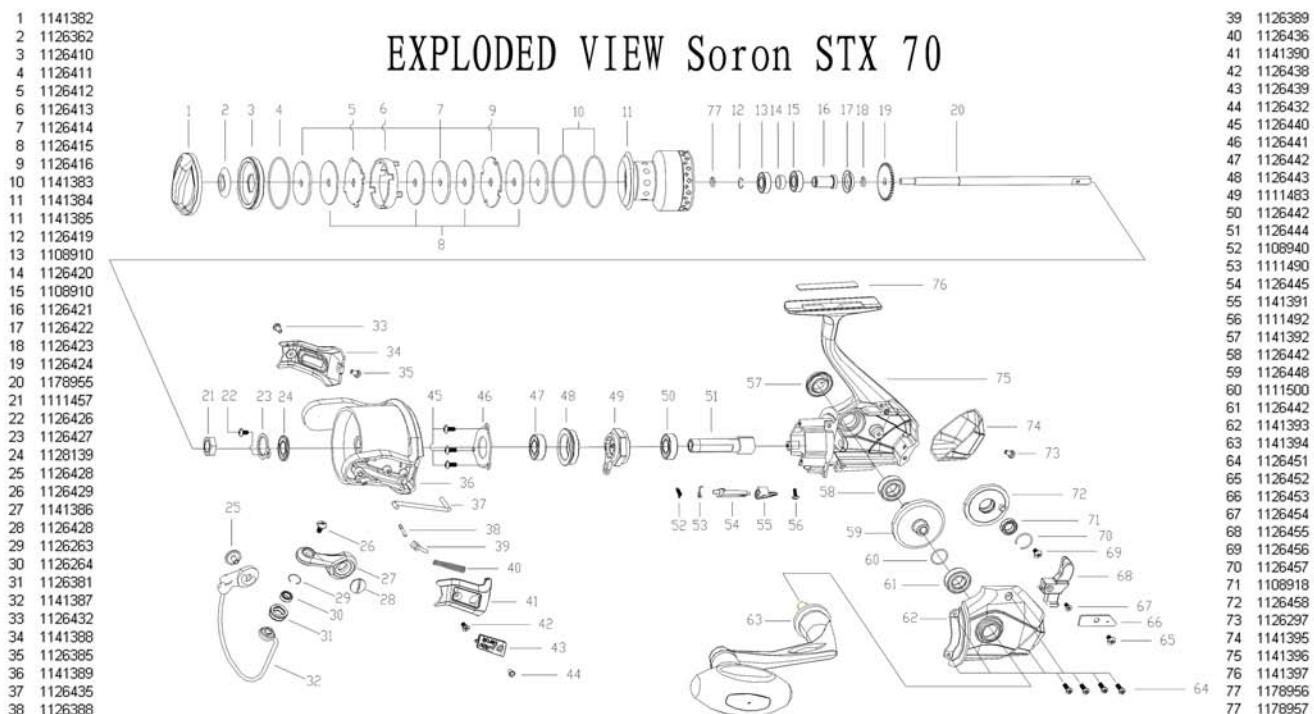

EXPLODED VIEW Soron STX 70

| Parts ID | パーツ名 | 価格 | Parts ID | パーツ名 | 価格 |
|----------|------------------------|------|----------|---------------------------|--------|
| 1108910 | ball bearing | ¥600 | 1126439 | ROTOR LOGO PLATE (C) | ¥250 |
| 1108918 | BALL BEARING | ¥600 | 1126440 | SCREW (C) | ¥160 |
| 1108940 | Spring | ¥50 | 1126441 | BALL BEARING RETAINER (C) | ¥160 |
| 1111457 | NUT | ¥100 | 1126442 | BALL BEARING | ¥600 |
| 1111483 | ONE WAY CLUTCH BEARING | ¥800 | 1126443 | BALL BEARING HOLDER | ¥220 |
| 1111490 | SPRING | ¥50 | 1126444 | PINION GEAR | ¥550 |
| 1111492 | SCREW | ¥50 | 1126445 | A/R LEVER | ¥220 |
| 1111500 | WASHER (C) | ¥50 | 1126448 | DRIVE GEAR | ¥550 |
| 1126263 | C RETAINER | ¥50 | 1126451 | SCREW | ¥50 |
| 1126264 | BALL BEARING | ¥600 | 1126452 | SCREW | ¥50 |
| 1126297 | SCREW | ¥50 | 1126453 | SLIDER RETAINER | ¥110 |
| 1126362 | WATER PROOF RING | ¥60 | 1126454 | SCREW | ¥50 |
| 1126381 | LINE ROLLER | ¥450 | 1126455 | SLIDER | ¥330 |
| 1126385 | SCREW (C) | ¥160 | 1126456 | SCREW | ¥50 |
| 1126388 | BAIL LEVER | ¥50 | 1126457 | C-RETAINER | ¥50 |
| 1126389 | BAIL SLIDER | ¥50 | 1126458 | O/S GEAR | ¥330 |
| 1126410 | SPOOL COVER | ¥220 | 1128139 | WASHER | ¥50 |
| 1126411 | O-RING | ¥60 | 1141382 | DRAG KNOB ASSY (C) | ¥750 |
| 1126412 | DRAG KEY RING | ¥110 | 1141383 | O RING (C) | ¥160 |
| 1126413 | EARED WASHER | ¥60 | 1141384 | SUPERLINE SPOOL ASSY | ¥1,700 |
| 1126414 | KEY WASHER | ¥60 | 1141385 | SPOOL ASSY ALUM SPARE | ¥1,400 |
| 1126415 | WASHER | ¥110 | 1141386 | BAIL ARM (C) | ¥270 |
| 1126416 | EARED WASHER | ¥60 | 1141387 | BAIL ASSY (C) | ¥1,100 |
| 1126419 | C-RETAINER | ¥50 | 1141388 | ROTOR COVER (C) | ¥250 |
| 1126420 | SLEEVE | ¥90 | 1141389 | ROTOR (C) | ¥1,300 |
| 1126421 | RETAINER SLEEVE | ¥220 | 1141390 | ROTOR COVER (C) | ¥250 |
| 1126422 | WATER PROOF RING | ¥50 | 1141391 | ANTI-REVERSE BUTTON (C) | ¥200 |
| 1126423 | WATER PROOF RING | ¥50 | 1141392 | HANDLE SCREW CAP (C) | ¥270 |
| 1126424 | CLICK GEAR | ¥110 | 1141393 | BODY COVER (C) | ¥550 |
| 1126426 | SCREW | ¥50 | 1141394 | HANDLE ASSY | ¥2,400 |
| 1126427 | NUT RETAINER | ¥110 | 1141395 | REAR COVER (C) | ¥330 |
| 1126428 | SCREW | ¥100 | 1141396 | BODY (C) | ¥1,800 |
| 1126429 | SCREW | ¥50 | 1141397 | BODY DECORATION PLATE (C) | ¥150 |
| 1126432 | SCREW (C) | ¥160 | 1178955 | MAIN SHAFT (C) | ¥750 |
| 1126435 | KICK LEVER | ¥110 | 1178956 | | |
| 1126436 | SPRING | ¥50 | 1178957 | | |
| 1126438 | SCREW (C) | ¥160 | | | |