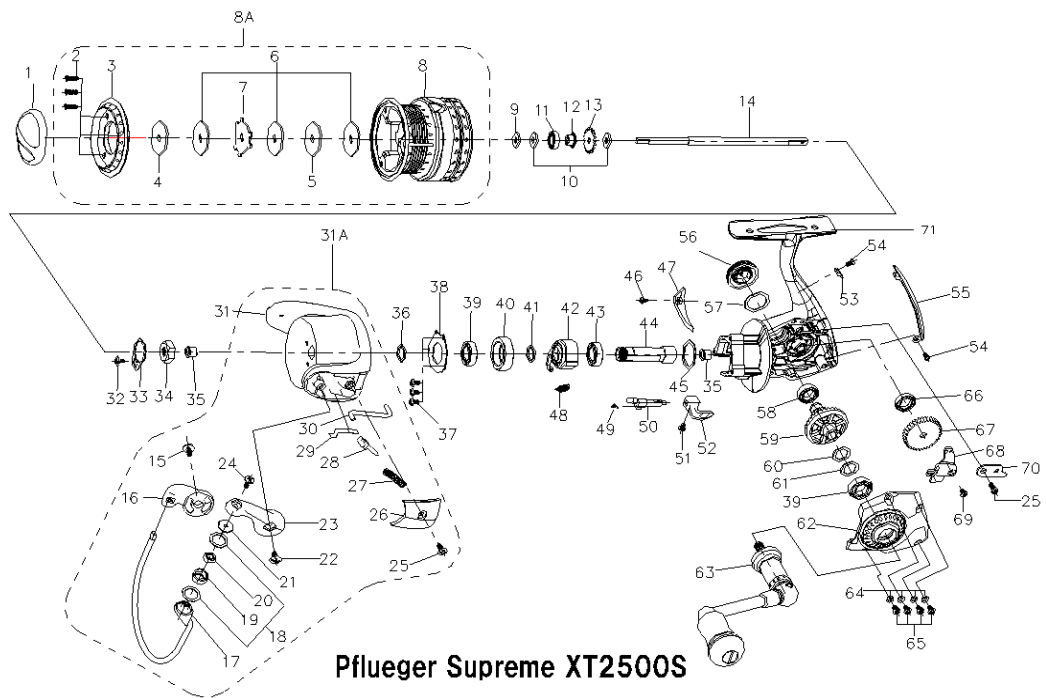

- 1 1201736
- 2 1201737
- 3 1201738
- 4 1201739
- 5 1201740
- 6 1201741
- 7 1201742
- 8 1201743
- 8A 1201744
- 9 1201745
- 10 1201746
- 11 1201747
- 12 1201748
- 13 1201749
- 14 1201750
- 15 1201751
- 16 1201752
- 17 1201753
- 18 1201754
- 19 1201755
- 20 1201756
- 21 1201757
- 22 1201758
- 23 1201759
- 24 1201760
- 25 1201761
- 26 1201762
- 27 1201763
- 28 1201764
- 29 1201765
- 30 1201766
- 31 1201767
- 31A 1201768
- 32 1201769
- 33 1201770
- 34 1201771
- 35 1201772
- 36 1201773

Pflueger Supreme XT2500S

- 37 1201774
- 38 1201775
- 39 1201776
- 40 1201777
- 41 1201778
- 42 1201779
- 43 1201780
- 44 1201781
- 45 1201782
- 46 1201783
- 47 1201784
- 48 1201785
- 49 1201786
- 50 1201787
- 51 1201788
- 52 1201789
- 53 1201790
- 54 1201791
- 55 1201792
- 56 1201793
- 57 1201794
- 58 1201795
- 59 1201796
- 60 1201797
- 61 1201798
- 62 1201799
- 63 1201800
- 64 1201801
- 65 1201802
- 66 1201803
- 67 1201804
- 68 1201805
- 69 1201806
- 70 1201807
- 71 1201808

Parts ID	パーツ名	価格	数	Parts ID	パーツ名	価格	数
1201736	DRAG KNOB ASSY (C)	¥800	1	1201773	CLUTCH WASHER		1
1201737	SCREW	¥50	1	1201774	SCREW		1
1201738	SPOOL LIP	¥1,200	1	1201775	BEARING COVER		1
1201739	KEY WASHER	¥100	1	1201776	BEARING		1
1201740	KEY WASHER	¥100	1	1201777	BEARING SLEEVE		1
1201741	DRAG WASHER	¥50	1	1201778	PINION WASHER		1
1201742	EARED WASHER	¥100	1	1201779	ONE WAY CLUTCH		1
1201743	SPOOL SUB-ASSY	¥3,000	1	1201780	BEARING		1
1201744	COMPLETE SPOOL	¥4,800	1	1201781	PINION		1
1201745	CLICK GEAR WASHER		1	1201782	WASHER		1
1201746	MAIN SHAFT WASHER		1	1201783	SCREW		1
1201747	BEARING Φ10×Φ6×3		1	1201784	N-R CAM		1
1201748	SLEEVE		1	1201785	CLUTCH SPRING		1
1201749	CLICK GEAR	¥200	1	1201786	N-R LEVER SPRING		1
1201750	MAIN SHAFT		1	1201787	N-R LEVER SHAFT		1
1201751	SCREW	¥100	1	1201788	N-R LEVER SCREW		1
1201752	BAIL HOLDER ASSY	¥300	1	1201789	N-R LEVER		1
1201753	BAIL WIRE ASSY	¥1,000	1	1201790	SPRING PLATE		1
1201754	LINE ROLLER WASHER		1	1201791	SPRING PLATE SCREW		1
1201755	LINE ROLLER		1	1201792	REAR COVER		1
1201756	BEARING Φ7×Φ4×2.5		1	1201793	SIDE CAP ASSY	¥250	1
1201757	LINE ROLLER COLLAR		1	1201794	SIDE CAP WASHER	¥50	1
1201758	SCREW		1	1201795	BEARING		1
1201759	BAIL ARM	¥300	1	1201796	DRIVE GEAR		1
1201760	LINE ROLLER SCREW		1	1201797	GEAR WASHER		1
1201761	BAIL ARM COVER SCREW		1	1201798	GEAR WASHER		1
1201762	BAIL ARM COVER		1	1201799	BODY COVER ASSY		1
1201763	BAIL ARM SPRING		1	1201800	HANDLE ASSY	¥3,500	1
1201764	BAIL ARM GUIDE		1	1201801	COVER SCREW WASHER		1
1201765	SPRING SLICE		1	1201802	COVER SCREW		1
1201766	TRIP PLUNGER		1	1201803	BEARING		1
1201767	ROTOR		1	1201804	O/S GEAR		1
1201768	COMPLETE ROTOR		1	1201805	O/S SLIDER		1
1201769	SCREW		1	1201806	O/S SLIDER SCREW		1
1201770	ROTOR NUT WASHER		1	1201807	O/S SLIDER PLATE		1
1201771	ROTOR NUT		1	1201808	FRAME ASSY	¥4,500	1
1201772	PINION BUSHING		1				

* 空欄になっているパーツに関しましては、別途お問い合わせください。