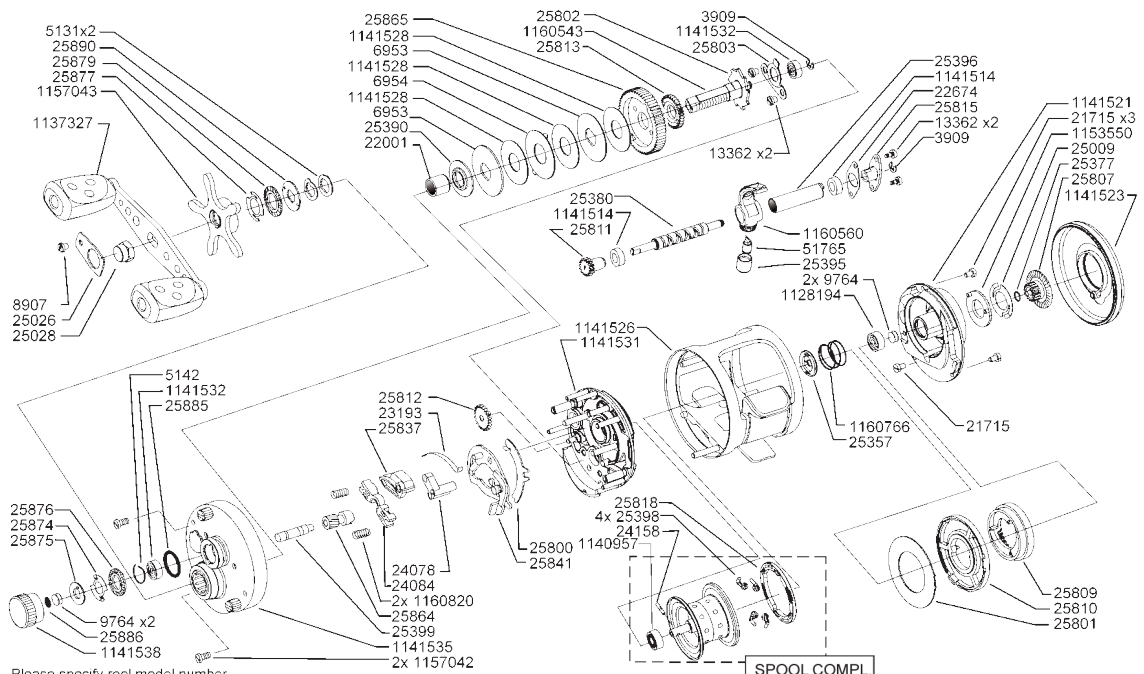

1141074 1600

AMB.Morrum ZX 1601 IVCB-4

Please specify reel model number and number in reeffoot when ordering parts

Amb ZX 1601 IVCB-4

19 00

1141074 Black / Red

34-12652-0

Parts ID	パーツ名	価格	Parts ID	パーツ名	価格
1128194	BALL BEARING	¥3,000	25396	WORM SHAFT COVER	¥1,500
1137327	HANDLE	¥3,000	25398	BRAKE WEIGHT ARM COMPLETE	¥300
1140957	BALL BEARING	¥3,000	25399	PINION SHAFT	¥1,500
1141514	BALLBEARING d3 D7 B3 HPCR	¥1,200	25800	LINK ARM	¥600
1141521	INNERPLATE RIGHT SURFACE TREATED	¥2,000	25801	BLAKE PLATE	¥600
1141523	OUTER SIDE PLATE RIGHT/LEFT RED COSMETIC	¥8,000	25802	DRIVE GEAR PLATE	¥200
1141526	FRAME COMPLETE	¥15,000	25803	LOCK WASHER	¥600
1141528	BRAKEWASHER	¥600	25807	IVCB-DIAL	¥800
1141531	INNERPLATE LEFT SURFACE TREATED	¥2,000	25809	IVCB-CAM	¥800
1141532	BALLBEARING d3 D10 B4 HPCR	¥1,200	25810	BLAKE PLATE HOLDER	¥800
1141535	OUTER SIDE PLATE COMPLETE	¥8,600	25811	COG WHEEL	¥200
1141538	SPOOL CONTROL CAP GREY	¥1,500	25812	COG WHEEL	¥200
1153550	CLICKPLATE	¥800	25813	COG WHEEL	¥200
1157042	SCREW ST 2.6 x 7MM STAINLESS STEEL	¥200	25815	LOCKER BUSHING	¥300
1157043	STAR WHEEL COMPLETE LH	¥2,000	25818	BRAKE WEIGHT HOLDER	¥300
1160543	MAIN GEAR BUSHING LH SURFACE TREATED	¥2,000	25837	SPRING HOLDER	¥600
1160560	LINE CARRIAGE COMPLETE	¥2,000	25841	LIFTPLATE COMPLE	¥1,200
1160766	SPRING	¥200	25864	PINION GEAR	¥2,900
1160820	SPRING	¥200	25865	DRIVE GEAR	¥4,000
1188115	SPOOL COMPLETE	¥8,700	25874	BRAKE CLICK SPRING	¥500
13362	SCREW	¥200	25875	BRAKE CLICK RATCHET(A)	¥500
21715	SCREW	¥200	25876	BRAKE CLICK RATCHET(B)	¥200
22001	HANDLE BUSHING	¥1,200	25877	DRAG CLICK SPRING	¥500
22674	LOCKING PLATE	¥300	25879	DRAG CLICK RATCHET	¥200
23193	SPRING	¥200	25885	O-RING	¥200
24078	PIN HOLDER	¥600	25886	CAP WEASHER	¥200
24084	YOKE	¥600	25890	RATCHET HOLDER	¥500
24158	PIN	¥200	3909	RETAINER	¥200
25009	BRAKE CLICK SPRING	¥500	5131	SPRING WASHER	¥200
25026	LOCKING WASHER	¥800	5142	RETAINER	¥200
25028	HANDLE NUT(LEFT)	¥500	51765	PILOT GUIDE	¥600
25357	BALL BEARING PLUG	¥200	6953	FRICTION WASHER	¥200
25377	O-RING	¥200	6954	FRICTION WASHER	¥200
25380	WORM SHAFT	¥2,500	8907	SCREW	¥200
25390	PLATE	¥600	9764	WASHER	¥200
25395	NUT	¥500