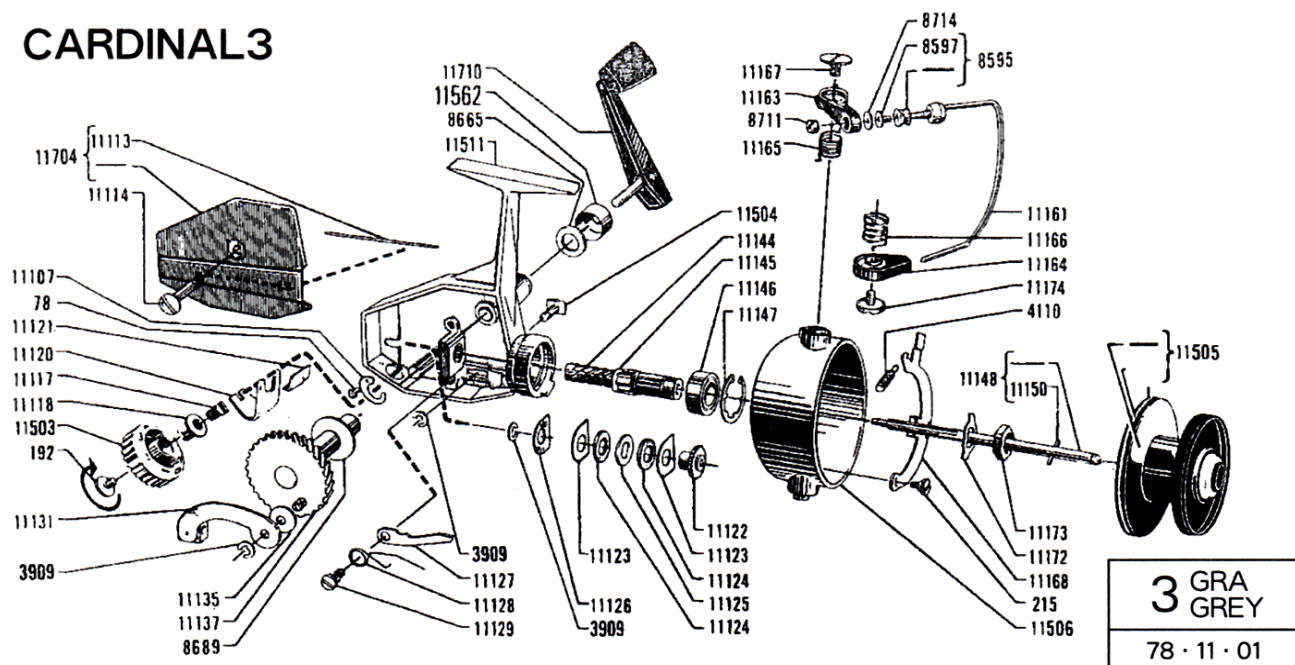

# CARDINAL3

Parts ID	パーツ名	価格	Parts ID	パーツ名	価格
11107	DRAG KNOB SPRING	¥200	11165	BAIL SPRING C-3 (A)	¥200
11113	CLICK SPRING	¥200	11166	BAIL SPRING C-3	¥200
11114	SIDE PLATE SCREW	¥600	11167	BAIL MOUNT SCREW	¥600
11117	DRAG SCREW	¥900	11168	TRIP LEVER	¥2,100
11118	DRAG BOLT	¥1,200	11172	LOCK WASHER	¥600
11120	DRAG BAR	¥200	11173	NUT	¥600
11121	DRAG BAR PLATE	¥200	11174	SCREW	¥600
11122	DRAG BUSHING	¥200	11503	DRAG KNOB	¥600
11123	STATIONARY WASHER	¥200	11504	A/R KNOB	¥200
11124	DRAG WASHER	¥200	11505	C-3 SPOOL	¥3,000
11125	C-3 DRAG WASHER	¥200	11506	ROTOR C-3	¥3,800
11126	DRAG SPRING WASHER	¥200	11511	HOUSING C-3	¥6,600
11127	A/R	¥200	11562	PROTECTING RING	¥1,500
11128	A/R SPRING	¥200	11704	SIDE COVER	¥3,000
11129	A/R SCREW	¥900	11710	HANDLE	¥1,100
11131	CONNECTING LINK	¥1,200	192	DRAG KNOB SCREW	¥600
11135	WASHER	¥200	215	TRIP LEVER SCREW	¥200
11137	DRIVE GEAR	¥2,500	3909	RETAINER	¥200
11144	PINION GEAR	¥3,000	4110	SPRING	¥200
11145	O-RING	¥400	78	SCREW	¥200
11146	BALL BEARING	¥3,000	8595	LINE GUIDE WITH BUSHING C3/C4	¥1,200
11147	RETAINER RING	¥200	8597	LINE ROLLER BEARING	¥200
11148	AXLE COMPLETE	¥1,800	8665	FELT PACKING C3/C4	¥200
11150	AXLE PIN	¥200	8689	SHIM	¥200
11161	BAIL	¥2,300	8711	NUT FOR BAIL C3/C4	¥500
11163	BAIL MOUNT	¥1,200	8714	PROTECTING WASHER C3/C4	¥600
11164	BAIL MOUNT	¥1,200			