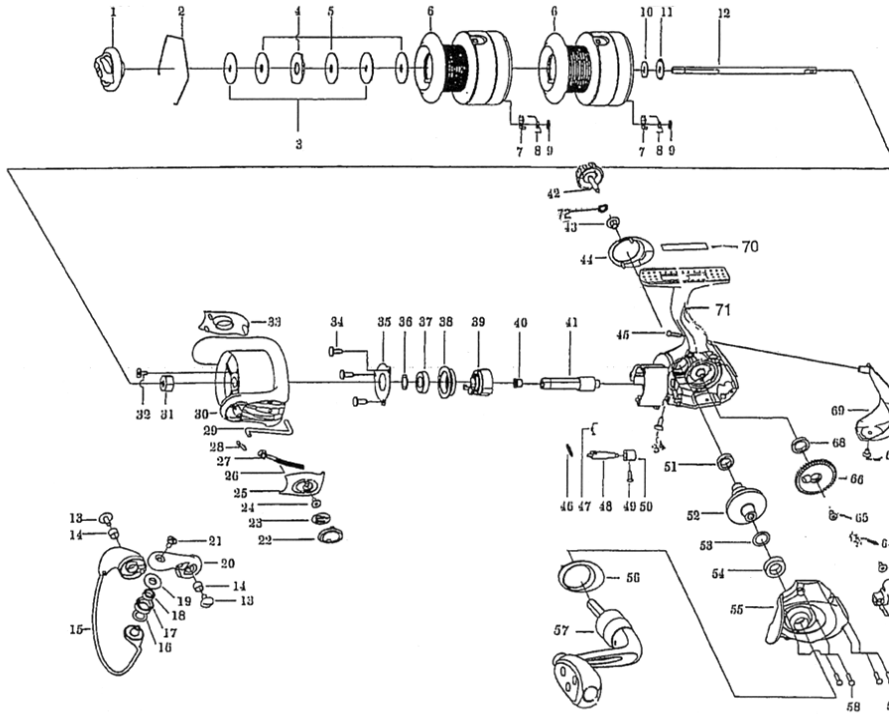

- 1 1117940
- 2 1085295
- 3 1085296
- 4 1085297
- 5 1085298
- 6 1118108
- 6 1118110
- 7 1117946
- 8 1118112
- 9 1117948
- 10 1117949
- 11 1085271
- 12 1118113
- 13 1118114
- 14 1102129
- 15 1118115
- 16 1117954
- 17 1117955
- 18 1110172
- 19 1117956
- 20 1117957
- 21 1117959
- 22 1118117
- 23 1117961
- 24 1092783
- 25 1118118
- 26 1119670
- 27 1119671
- 28 1102136
- 29 1118120
- 30 1118121
- 31 1119120
- 32 1085900
- 33 1118124
- 34 1092844
- 35 1102143
- 36 1102186
- 37 1085280

- 38 1115558
- 39 1102144
- 40 1118126
- 41 1117968
- 42 1117969
- 43 1092781
- 44 1118129
- 45 1102090
- 46 1102146
- 47 1102147
- 48 1102148
- 49 1092777
- 50 1117973
- 51 1092725
- 52 1117975
- 53 1085287
- 54 1085344
- 55 1118132
- 56 1118134
- 57 1117980
- 58 1102175
- 59 1085342
- 60 1085341
- 61 1118136
- 62 1118137
- 63 1119121
- 64 1119122
- 65 1119123
- 66 1118139
- 67 1117984
- 68 1120236
- 69 1118141
- 70 1117987
- 71 1118143
- 72 1120981

Parts ID	パーツ名	価格	Parts ID	パーツ名	価格
1085271	CLICK GEAR	¥100	1117961	DECORATION RING	¥50
1085280	BALL BEARING	¥600	1117968	PINION GEAR	¥500
1085287	WASHER	¥50	1117969	HANDLE SCREW CAP	¥300
1085295	RETAINER RING	¥50	1117973	ANTI-REVERSE BUTTON	200
1085296	WASHER	¥50	1117975	DRIVE GEAR	500
1085297	WASHER	¥50	1117980	HANDLE ASSY	1500
1085298	WASHER	¥50	1117984	SCREW	¥50
1085341	SCREW	¥50	1117987	BODY DECORATION PLATE	¥100
1085342	SCREW	¥50	1118108	SPOOL ALUM	¥1,200
1085344	BALL BEARING	¥600	1118110	SPOOL GRAPHITE	¥500
1085900	SCREW	¥50	1118112	CLICK SPRING	¥50
1092725	BALL BEARING	¥600	1118113	MAIN SHAFT	¥500
1092777	SCREW	¥50	1118114	SCREW	¥100
1092781	WASHER	¥100	1118115	BAIL ASSY	¥700
1092783	SCREW	¥50	1118117	ROTOR SLICE	¥100
1092844	SCREW	¥50	1118118	ROTOR COVER	¥250
1102090	SCREW	¥50	1118120	KICK LEVER	¥100
1102129	BUSHING	¥50	1118121	ROTOR	¥1,000
1102136	BAIL LEVER	¥100	1118124	ROTOR COVER	¥250
1102143	BALL BEARING RETAINER	¥100	1118126	SLEEVE	¥50
1102144	ONE WAY CLUTCH BEARING	¥800	1118129	DECORATION RING	¥250
1102146	OWC BEARING SPRING	¥50	1118132	BODY COVER	¥400
1102147	SPRING	¥50	1118134	DECORATION RING	¥250
1102148	ANTI-REVERSE LEVER	¥200	1118136	PILOT SHAFT	¥100
1102175	SCREW	¥50	1118137	SLIDER	¥300
1102186	WASHER	¥50	1118139	OSCILLATION GEAR	¥300
1110172	BALL BEARING	¥600	1118141	REAR COVER	¥300
1115558	BALL BEARING HOLDER	¥200	1118143	BODY	¥1,200
1117940	DRAG KNOB ASSY	¥700	1119120	ROTOR NUT	¥100
1117946	CLICK SPRING	¥50	1119121	SCREW	¥50
1117948	O-RETAINER	¥50	1119122	SLIDER RETAINER	¥100
1117949	CLICK GEAR WASHER	¥50	1119123	SCREW	¥50
1117954	WASHER	¥50	1119670	SPRING	¥50
1117955	LINE ROLLER C102/302 (C)	¥400	1119671	SLIDER	¥100
1117956	LINE ROLLER BUSHING	¥50	1120236	BUSHING	¥50
1117957	BAIL ARM	¥250	1120981	O RING	¥50
1117959	SCREW	¥50