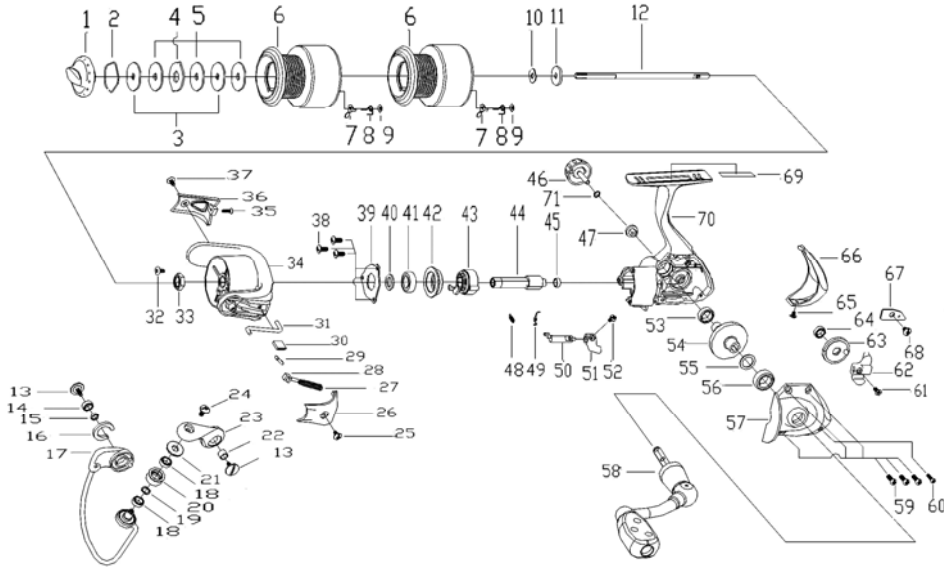

1 1118070
2 1085295
3 1085296
4 1085297
5 1085298
6 1118071
6 1118073
7 1117946
8 1117947
9 1117948
10 1102115
11 1085271
12 1118075
13 1102128
14 1110172
15 1118076
16 1118077
17 1118078
18 1110163
19 1110165
20 1120980
21 1118080
22 1102065
23 1118081
24 1085322
25 1092845
26 1118082
27 1114721
28 1085330
29 1102136
30 1118084
31 1118085
32 1085900
33 1085273
34 1118087
35 1102139

36 1118089
37 1092845
38 1118091
39 1102143
40 1114764
41 1085280
42 1115558
43 1109434
44 1118093
45 1118094
46 1118095
47 1092781
48 1102146
49 1102147
50 1102148
51 1118096
52 1092777
53 1092725
54 1118097
55 1085287
56 1085344
57 1118098
58 1117921
59 1118099
60 1118100
61 1085341
62 1118101
63 1118102
64 1098658
65 1092710
66 1118103
67 1118105
68 1118106
69 1117987
70 1118107
71 1120981

Cardinal 502ALB

Parts ID	パーツ名	価格	Parts ID	パーツ名	価格
1085271	CLICK GEAR	¥100	1117921	HANDLE ASSY	¥1,500
1085273	ROTOR NUT	¥100	1117946	CLICK SPRING	¥50
1085280	BALL BEARING	¥600	1117947	CLICK PAWL	¥50
1085287	WASHER	¥50	1117948	O-RETAINER	¥50
1085295	RETAINER RING	¥50	1117987	BODY DECORATION PLATE	¥100
1085296	WASHER	¥50	1118070	DRAG KNOB ASSY	¥700
1085297	WASHER	¥50	1118071	SPOOL ALUM	¥1,400
1085298	WASHER	¥50	1118073	SPOOL GRAPHITE	¥500
1085322	SCREW	¥50	1118075	MAIN SHAFT	¥500
1085330	SLIDER	¥100	1118076	BUSHING	¥50
1085341	SCREW	¥50	1118077	BALANCE BLOCK	¥50
1085344	BALL BEARING	¥600	1118078	BAIL ASSY	¥700
1085900	SCREW	¥50	1118080	LINE ROLLER BUSHING	¥50
1092710	SCREW	¥50	1118081	BAIL ARM	¥250
1092725	BALL BEARING	¥600	1118082	ROTOR COVER	¥250
1092777	SCREW	¥50	1118084	BALANCE BLOCK	¥50
1092781	WASHER	¥100	1118085	KICK LEVER	¥100
1092845	SCREW	¥50	1118087	ROTOR	¥1,200
1098658	BALL BEARING	¥600	1118089	ROTOR COVER	¥250
1102065	BUSHING	¥50	1118091	SCREW	¥50
1102115	CLICK GEAR	¥160	1118093	PINION GEAR	¥500
1102128	SCREW	¥100	1118095	HANDLE SCREW CAP	¥300
1102136	BAIL LEVER	¥100	1118096	ANTI-REVERSE BUTTON	¥200
1102139	SCREW	¥50	1118097	DRIVE GEAR	¥500
1102143	BALL BEARING RETAINER	¥100	1118098	BODY COVER	¥400
1102146	OWC BEARING SPRING	¥50	1118099	SCREW	¥50
1102147	SPRING	¥50	1118100	SCREW	¥50
1102148	ANTI-REVERSE LEVER	¥200	1118101	SLIDER	¥300
1109434	ONE WAY CLUTCH BEARING	¥800	1118102	OSCILLATION GEAR	¥300
1110163	BALL BEARING	¥600	1118103	REAR COVER	¥300
1110165	WASHER	¥50	1118105	SLIDER RETAINER	¥100
1110172	BALL BEARING	¥600	1118106	SCREW	¥50
1114721	SPRING	¥50	1118107	BODY	¥1,600
1114764	WASHER	¥50	1120980	LINE ROLLER	¥400
1115558	BALL BEARING HOLDER	¥200	1120981	O RING	¥50