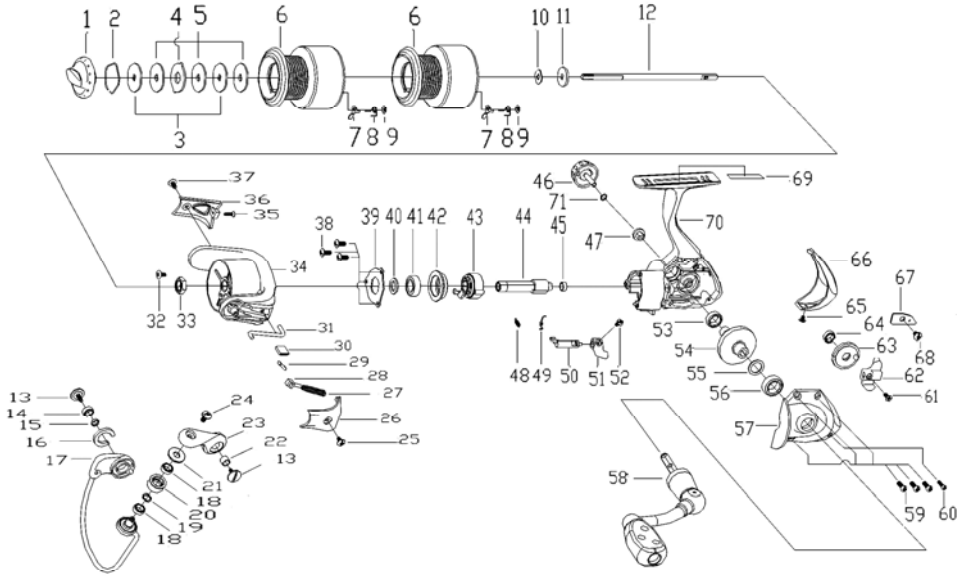

- 1 1118070
- 2 1085295
- 3 1085296
- 4 1085297
- 5 1085298
- 6 1118072
- 6 1118074
- 7 1117946
- 8 1117947
- 9 1117948
- 10 1102115
- 11 1085271
- 12 1118075
- 13 1102128
- 14 1110172
- 15 1118076
- 16 1118077
- 17 1118079
- 18 1110163
- 19 1110165
- 20 1120980
- 21 1118080
- 22 1102065
- 23 1118081
- 24 1085322
- 25 1092845
- 26 1118083
- 27 1114721
- 28 1085330
- 29 1102136
- 30 1118084
- 31 1118086
- 32 1085900
- 33 1085273
- 34 1118088
- 35 1102139

- 36 1118090
- 37 1092845
- 38 1118092
- 39 1102143
- 40 1114764
- 41 1085280
- 42 1115558
- 43 1109434
- 44 1118093
- 45 1118094
- 46 1118095
- 47 1092781
- 48 1102146
- 49 1102147
- 50 1102148
- 51 1118096
- 52 1092777
- 53 1092725
- 54 1118097
- 55 1085287
- 56 1085344
- 57 1118098
- 58 1117921
- 59 1118099
- 60 1118100
- 61 1085341
- 62 1118101
- 63 1118102
- 64 1098658
- 65 1092710
- 66 1118104
- 67 1118105
- 68 1118106
- 69 1117987
- 70 1118107
- 71 1120981

Cardinal 503ALB

Parts ID	パーツ名	価格	Parts ID	パーツ名	価格
1085271	CLICK GEAR	¥100	1117921	HANDLE ASSY	¥1,500
1085273	ROTOR NUT	¥100	1117946	CLICK SPRING	¥50
1085280	BALL BEARING	¥600	1117947	CLICK PAWL	¥50
1085287	WASHER	¥50	1117948	O-RETAINER	¥50
1085295	RETAINER RING	¥50	1117987	BODY DECORATION PLATE	¥100
1085296	WASHER	¥50	1118070	DRAG KNOB ASSY	¥700
1085297	WASHER	¥50	1118072	SPOOL ALUM	¥1,600
1085298	WASHER	¥50	1118074	SPOOL GRAPHITE	¥500
1085322	SCREW	¥50	1118075	MAIN SHAFT	¥500
1085330	SLIDER	¥100	1118076	BUSHING	¥50
1085341	SCREW	¥50	1118077	BALANCE BLOCK	¥50
1085344	BALL BEARING	¥600	1118079	BAIL ASSY	¥700
1085900	SCREW	¥50	1118080	LINE ROLLER BUSHING	¥50
1092710	SCREW	¥50	1118081	BAIL ARM	¥250
1092725	BALL BEARING	¥600	1118083	ROTOR COVER	¥250
1092777	SCREW	¥50	1118084	BALANCE BLOCK	¥50
1092781	WASHER	¥100	1118086	KICK LEVER	¥100
1092845	SCREW	¥50	1118088	ROTOR	¥1,200
1098658	BALL BEARING	¥600	1118090	ROTOR COVER	¥250
1102065	BUSHING	¥50	1118092	SCREW	¥50
1102115	CLICK GEAR	¥160	1118093	PINION GEAR	¥500
1102128	SCREW	¥100	1118095	HANDLE SCREW CAP	¥300
1102136	BAIL LEVER	¥100	1118096	ANTI-REVERSE BUTTON	¥200
1102139	SCREW	¥50	1118097	DRIVE GEAR	¥500
1102143	BALL BEARING RETAINER	¥100	1118098	BODY COVER	¥400
1102146	OWC BEARING SPRING	¥50	1118099	SCREW	¥50
1102147	SPRING	¥50	1118100	SCREW	¥50
1102148	ANTI-REVERSE LEVER	¥200	1118101	SLIDER	¥300
1109434	ONE WAY CLUTCH BEARING	¥800	1118102	OSCILLATION GEAR	¥300
1110163	BALL BEARING	¥600	1118104	REAR COVER	¥300
1110165	WASHER	¥50	1118105	SLIDER RETAINER	¥100
1110172	BALL BEARING	¥600	1118106	SCREW	¥50
1114721	SPRING	¥50	1118107	BODY	¥1,600
1114764	WASHER	¥50	1120980	LINE ROLLER	¥400
1115558	BALL BEARING HOLDER	¥200	1120981	O RING	¥50