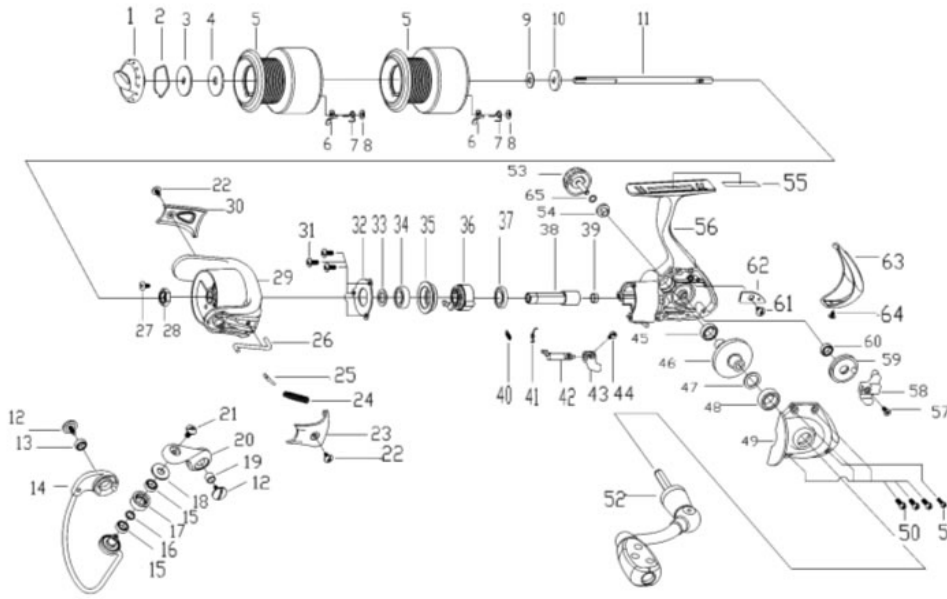

- 1 1121624
- 2 1085295
- 3 1085296
- 4 1085298
- 5 1121625
- 5 1121626
- 6 1118000
- 7 1118001
- 8 1117948
- 9 1102056
- 10 1085271
- 11 1121627
- 12 1117951
- 13 1110172
- 14 1121628
- 15 1121629
- 16 1109607
- 17 1121937
- 18 1118013
- 19 1121631
- 20 1121632
- 21 1117959
- 22 1092845
- 23 1121633
- 24 1121634
- 25 1085540
- 26 1121635
- 27 1085900
- 28 1085606
- 29 1121636
- 30 1121637
- 31 1092777
- 32 1102077

- 33 1102096
- 34 1085544
- 35 1121934
- 36 1121938
- 37 1085544
- 38 1121639
- 39 1121640
- 40 1121641
- 41 1102080
- 42 1121642
- 43 1118096
- 44 1092777
- 45 1085552
- 46 1121643
- 47 1085551
- 48 1085552
- 49 1121644
- 50 1121645
- 51 1118100
- 52 1121936
- 53 1118040
- 54 1102098
- 55 1117987
- 56 1121646
- 57 1121647
- 58 1121648
- 59 1121649
- 60 1121650
- 61 1118106
- 62 1121651
- 63 1121652
- 64 1092710
- 65 1120981

Cardinal 501ALB

Parts ID	パーツ名	数	価格	Parts ID	パーツ名	価格	数
1085271	CLICK GEAR		¥100	1121624	DRAG KNOB ASSY	¥700	1
1085295	RETAINER RING		¥50	1121625	SPOOL GLUE ASSY	¥500	1
1085296	WASHER		¥50	1121626	SPOOL ALUM ASSY	¥1,200	1
1085298	WASHER		¥50	1121627	MAIN SHAFT	¥500	1
1085540	BAIL LEVER		¥100	1121628	BAIL ASSY	¥700	1
1085544	BALL BEARING		¥600	1121629	BALL BEARING	¥600	2
1085551	BUSHING		¥50	1121631	BUSHING	¥50	1
1085552	BALL BEARING		¥600	1121632	BAIL ARM	¥250	1
1085606	ROTOR NUT		¥100	1121633	ROTOR COVER	¥250	1
1085900	SCREW		¥50	1121634	SPRING	¥50	1
1092710	SCREW		¥50	1121635	KICK LEVER	¥100	1
1092777	SCREW		¥50	1121636	ROTOR	¥1,000	1
1092845	SCREW		¥50	1121637	ROTOR COVER	¥250	1
1102056	CLICK GEAR WASHER		¥50	1121639	PINION GEAR	¥500	1
1102077	BALL BEARING RETAINER		¥100	1121640	BUSHING	¥50	1
1102080	SPRING		¥50	1121641	OWC BEARING SPRING	¥50	1
1102096	WASHER		¥50	1121642	ANTI-REVERSE LEVER	¥200	1
1102098	WASHER		¥100	1121643	DRIVE GEAR	¥500	1
1109607	WASHER		¥50	1121644	BODY COVER	¥400	1
1110172	BALL BEARING		¥600	1121645	SCREW	¥50	3
1117948	O-RETAINER		¥50	1121646	BODY	¥1,400	1
1117951	SCREW		¥100	1121647	SCREW	¥50	1
1117959	SCREW		¥50	1121648	SLIDER	¥300	1
1117987	BODY DECORATION PLATE		¥100	1121649	OSCILLATION GEAR	¥300	1
1118000	CLICK PAWL		¥50	1121650	BALL BEARING	¥600	1
1118001	CLICK SPRING		¥50	1121651	SLIDER RETAINER	¥100	1
1118013	LINE ROLLER BUSHING		¥50	1121652	REAR COVER	¥300	1
1118040	HANDLE SCREW CAP		¥300	1121934	BALL BEARING HOLDER	¥200	1
1118096	ANTI-REVERSE BUTTON		¥200	1121936	HANDLE ASSY	¥1,500	1
1118100	SCREW		¥50	1121937	LINE ROLLER	¥400	1
1118106	SCREW		¥50	1121938	ONE WAY CLUTCH BEARING	¥800	1
1120981	O RING		¥50