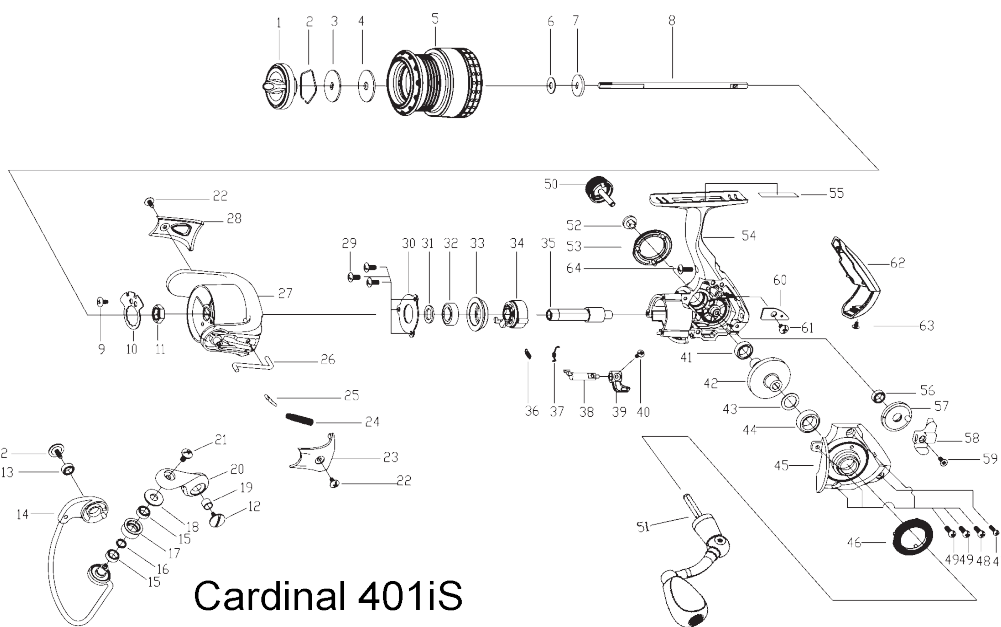

- 33 1098659
- 34 1121935
- 35 1188566
- 36 1121641
- 37 1102147
- 38 1126283
- 39 1203035
- 40 1111492
- 41 1126286
- 42 1203036
- 43 1085551
- 44 1126286
- 45 1203037
- 46 1203038
- 47 1203039
- 48 1085342
- 49 1085342
- 50 1203040
- 51 1203041
- 52 1102098
- 53 1203038
- 54 1203043
- 55 1117987
- 56 1112125
- 57 1203045
- 58 1121648
- 59 1126275
- 60 1121651
- 61 1203046
- 62 1203047
- 63 1126267
- 64 1203033

Parts ID	パーツ名	価格	Parts ID	パーツ名	価格
1085271	CLICK GEAR	¥100	1126286	BALL BEARING	¥600
1085295	RETAINER RING	¥50	1126311	BALL BEARING	¥600
1085296	WASHER	¥50	1141435	SCREW (C)	¥50
1085298	WASHER	¥50	1141436	NUT RETAINER (C)	¥160
1085342	SCREW	¥50	1141438	LINE ROLLER (C)	¥400
1085540	BAIL LEVER	¥100	1188566	PINION GEAR (C)	¥500
1085551	BUSHING	¥50	1203022	DRAG KNOB ASSY	¥700
1098659	BEARING RETAINER	¥200	1203023	FORGED SPOOL (C)	¥1,400
1102096	WASHER	¥50	1203025	MAIN SHAFT (C)	¥500
1102098	WASHER	¥100	1203026	BAIL ASSY (C)	¥700
1102115	CLICK GEAR WASHER	¥50	1203027	BALL BEARING (C)	600
1102129	BUSHING	¥50	1203028	BAIL ARM (C)	250
1102147	SPRING	¥50	1203029	ROTOR COVER (C)	250
1109607	WASHER	¥50	1203030	SPRING (C)	¥160
1111492	SCREW	¥50	1203031	ROTOR (C)	¥1,200
1112125	BALL BEARING	¥600	1203032	ROTOR COVER (C)	¥250
1117951	SCREW	¥50	1203033	SCREW (C)	¥50
1117959	SCREW	¥50	1203034	BALL BEARING RETAINER (C)	¥160
1117987	BODY DECORATION PLATE	¥100	1203035	ANTI-REVERSE LEVER	¥200
1118013	LINE ROLLER BUSHING	¥50	1203036	DRIVE GEAR (C)	¥500
1121631	BUSHING	¥50	1203037	BODY COVER (C)	¥400
1121635	KICK LEVER	¥100	1203038	BODY COVER PLATE (C)	¥250
1121641	OWC BEARING SPRING	¥50	1203039	SCREW (C)	¥160
1121648	SLIDER	¥300	1203040	HANDLE SCREW CAP	¥300
1121651	SLIDER RETAINER	¥100	1203041	HANDLE ASSY	¥1,500
1121935	ONE WAY CLUTCH BEARING (C)	¥800	1203043	BODY (C)	¥1,400
1125962	SCREW (C)	¥160	1203045	OSCILLATION GEAR (C)	¥300
1126267	SCREW	¥50	1203046	SCREW (C)	¥160
1126275	SCREW	¥50	1203047	REAR COVER (C)	¥300
1126283	ANTI-REVERSE LEVER	¥200			