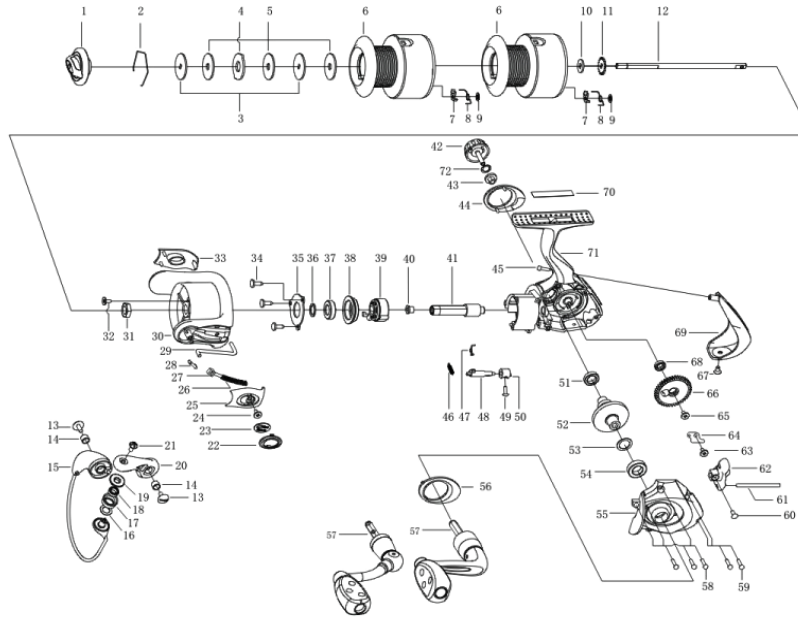

1 1117941
2 1085295
3 1085296
4 1085297
5 1085298
6 1118109
6 1118111
7 1117946
8 1118112
9 1117948
10 1117949
11 1085271
12 1118113
13 1118114
14 1102129
15 1118116
16 1117954
17 1120885
18 1110172
19 1117956
20 1117958
21 1117959
22 1118117
23 1117961
24 1092783
25 1118119
26 1119670
27 1119671
28 1102136
29 1118120
30 1118122
31 1119120
32 1085900
33 1118125
34 1092844
35 1102143
36 1102186

37 1085280
38 1115558
39 1109434
40 1118126
41 1117968
42 1117970
43 1092781
44 1118130
45 1102090
46 1102146
47 1102147
48 1102148
49 1092777
50 1117974
51 1092725
52 1117975
53 1085287
54 1085344
55 1118133
56 1118135
57 1117921
58 1102175
59 1085342
60 1085341
61 1118136
62 1118137
63 1119121
64 1119122
65 1119123
66 1118139
67 1117984
68 1118140
69 1118142
70 1117987
71 1118144
72 1120981

Cardinal 304M

Parts ID	パーツ名	価格	Parts ID	パーツ名	価格
1085271	CLICK GEAR	¥100	1117961	DECORATION RING	¥50
1085280	BALL BEARING	¥600	1117968	PINION GEAR	¥500
1085287	WASHER	¥50	1117970	HANDLE SCREW CAP	¥300
1085295	RETAINER RING	¥50	1117974	ANTI-REVERSE BUTTON	200
1085296	WASHER	¥50	1117975	DRIVE GEAR	500
1085297	WASHER	¥50	1117984	SCREW	50
1085298	WASHER	¥50	1117987	BODY DECORATION PLATE	¥100
1085341	SCREW	¥50	1118109	SPOOL ALUM	¥1,600
1085342	SCREW	¥50	1118111	SPOOL GRAPHITE	¥500
1085344	BALL BEARING	¥600	1118112	CLICK SPRING	¥50
1085900	SCREW	¥50	1118113	MAIN SHAFT	¥500
1092725	BALL BEARING	¥600	1118114	SCREW	¥100
1092777	SCREW	¥50	1118116	BAIL ASSY	¥700
1092781	WASHER	¥100	1118117	ROTOR SLICE	¥100
1092783	SCREW	¥50	1118119	ROTOR COVER	¥250
1092844	SCREW	¥50	1118120	KICK LEVER	¥100
1102090	SCREW	¥50	1118122	ROTOR	¥1,200
1102129	BUSHING	¥50	1118125	ROTOR COVER	¥250
1102136	BAIL LEVER	¥100	1118126	SLEEVE	¥50
1102143	BALL BEARING RETAINER	¥100	1118130	DECORATION RING	¥250
1102146	OWC BEARING SPRING	¥50	1118133	BODY COVER	¥400
1102147	SPRING	¥50	1118135	DECORATION RING	¥250
1102148	ANTI-REVERSE LEVER	¥200	1118136	PILOT SHAFT	¥100
1102175	SCREW	¥50	1118137	SLIDER	¥300
1102186	WASHER	¥50	1118139	OSCILLATION GEAR	¥300
1109434	ONE WAY CLUTCH BEARING	¥800	1118140	BALL BEARING	¥600
1110172	BALL BEARING	¥600	1118142	REAR COVER	¥300
1115558	BALL BEARING HOLDER	¥200	1118144	BODY	¥1,400
1117921	HANDLE ASSY	¥1,500	1119120	ROTOR NUT	¥100
1117941	DRAG KNOB ASSY	¥700	1119121	SCREW	¥50
1117946	CLICK SPRING	¥50	1119122	SLIDER RETAINER	¥100
1117948	O-RETAINER	¥50	1119123	SCREW	¥50
1117949	CLICK GEAR WASHER	¥50	1119670	SPRING	¥50
1117954	WASHER	¥50	1119671	SLIDER	¥100
1117956	LINE ROLLER BUSHING	¥50	1120885	LINE ROLLER	¥400
1117958	BAIL ARM	¥250	1120981	O RING	¥50
1117959	SCREW	¥50