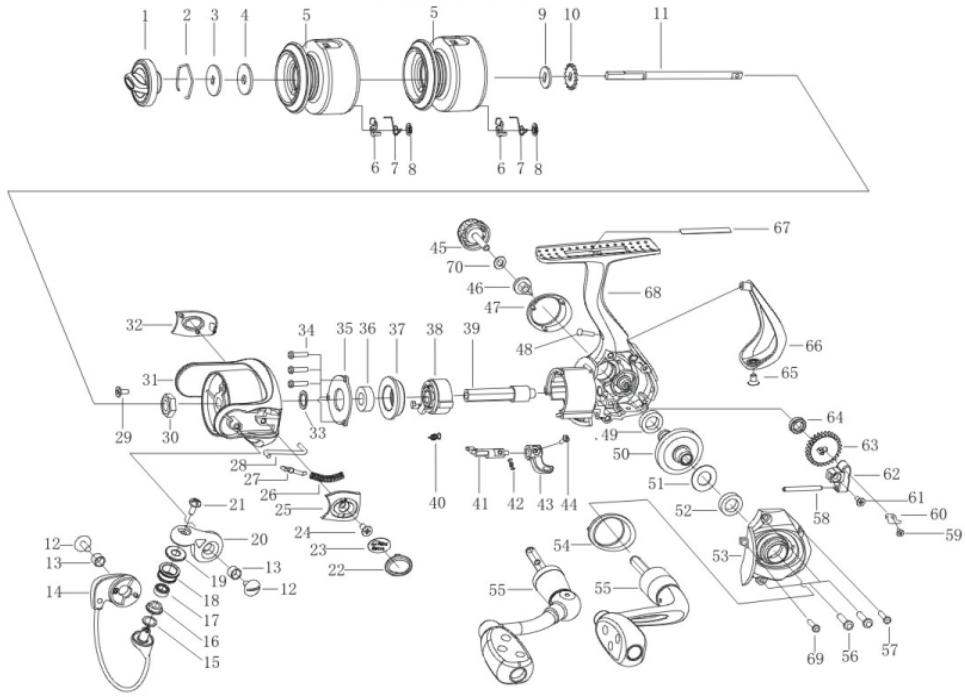

1119640 Cardinal

Cardinal 300UM

- 1 1117991
- 2 1092606
- 3 1092607
- 4 1092709
- 5 1117993
- 5 1117997
- 6 1117946
- 7 1117947
- 8 1117948
- 9 1117949
- 10 1085271
- 11 1118002
- 12 1118004
- 13 1118006
- 14 1118008
- 15 1117954
- 16 1118011
- 17 1085365
- 18 1120883
- 19 1118013
- 20 1118015
- 21 1118018
- 22 1118019
- 23 1118021
- 24 1092784
- 25 1118024
- 26 1119106
- 27 1085540
- 28 1118027
- 29 1085900
- 30 1085606
- 31 1118030
- 32 1118034
- 33 1102096
- 34 1102076

- 35 1102077
- 36 1085544
- 37 1098659
- 38 1109432
- 39 1098650
- 40 1119107
- 41 1102081
- 42 1102080
- 43 1118038
- 44 1085437
- 45 1118040
- 46 1102098
- 47 1118042
- 48 1102090
- 49 1085552
- 50 1085550
- 51 1085551
- 52 1085552
- 53 1118046
- 54 1118050
- 55 1118054
- 56 1085599
- 57 1119108
- 58 1118055
- 61 1085456
- 62 1118057
- 63 1118059
- 64 1098658
- 65 1118061
- 66 1118063
- 67 1117987
- 68 1118067
- 69 1119108
- 70 1120981

Cardinal 300UM

Parts ID	パーツ名	価格	Parts ID	パーツ名	価格
1085271	CLICK GEAR	¥100	1117993	SPOOL ALUM	¥1,000
1085365	BALL BEARING	¥600	1117997	SPOOL GRAPHITE	¥500
1085437	SCREW	¥50	1118002	MAIN SHAFT	¥500
1085456	SCREW	¥50	1118004	SCREW	¥100
1085540	BAIL LEVER	¥100	1118006	BUSHING	¥50
1085544	BALL BEARING	¥600	1118008	BAIL ASSY	¥700
1085550	DRIVE GEAR	¥500	1118011	LINE ROLLER BUSHING	50
1085551	BUSHING	¥50	1118013	LINE ROLLER BUSHING	50
1085552	BALL BEARING	¥600	1118015	BAIL ARM	250
1085599	SCREW	¥50	1118018	SCREW	¥50
1085606	ROTOR NUT	¥100	1118019	ROTOR SLICE	¥100
1085900	SCREW	¥50	1118021	DECORATION RING	¥50
1092606	RETAINER RING	¥50	1118024	ROTOR COVER	¥250
1092607	WASHER	¥50	1118027	KICK LEVER	¥100
1092709	WASHER	¥50	1118030	ROTOR	¥1,000
1092784	screw	¥50	1118034	ROTOR COVER	¥250
1098650	PINION GEAR	¥500	1118038	ANTI-REVERSE BUTTON	¥200
1098658	BALL BEARING	¥600	1118040	HANDLE SCREW CAP	¥300
1098659	BEARING RETAINER	¥200	1118042	DECORATION RING	¥250
1102076	SCREW	¥50	1118046	BODY COVER	¥400
1102077	BALL BEARING RETAINER	¥100	1118050	DECORATION RING	¥250
1102080	SPRING	¥50	1118054	HANDLE ASSY	¥1,500
1102081	ANTI-REVERSE LEVER	¥200	1118055	PILOT SHAFT	¥100
1102090	SCREW	¥50	1118057	SLIDER	¥300
1102096	WASHER	¥50	1118059	OSCILLATION GEAR	¥300
1102098	WASHER	¥100	1118061	SCREW	¥50
1109432	ONE WAY CLUTCH BEARING	¥800	1118063	REAR COVER	¥300
1117946	CLICK SPRING	¥50	1118067	BODY	¥1,200
1117947	CLICK PAWL	¥50	1119106	SPRING	¥50
1117948	O-RETAINER	¥50	1119107	OWC BEARING SPRING	¥50
1117949	CLICK GEAR WASHER	¥50	1119108	SCREW	¥50
1117954	WASHER	¥50	1120883	LINE ROLLER	¥400
1117987	BODY DECORATION PLATE	¥100	1120981	O RING	¥50
1117991	DRAG KNOB ASSY	¥700