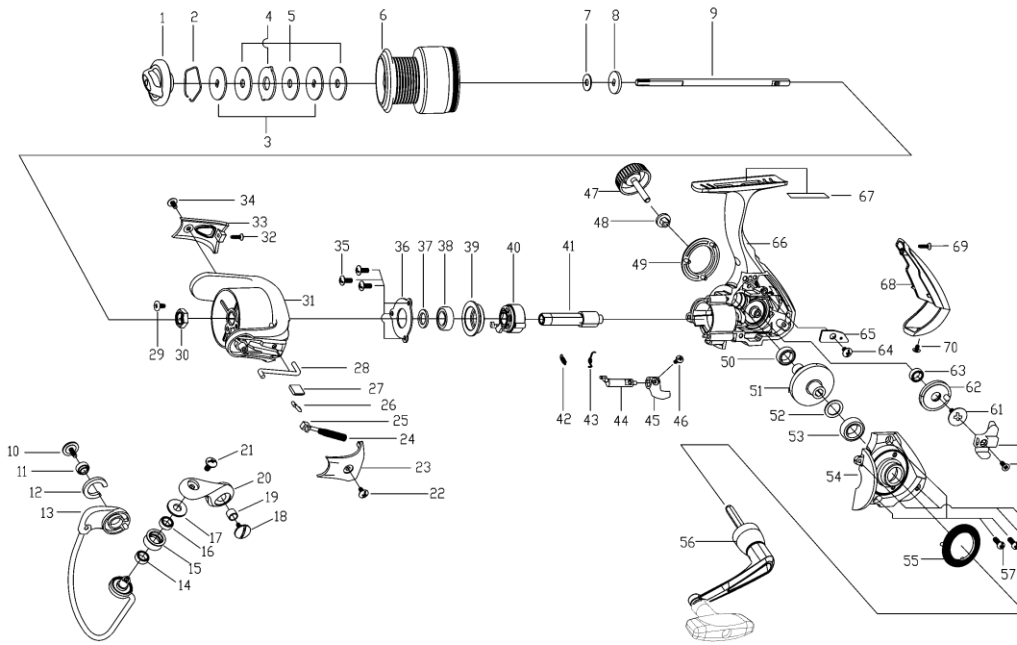

C204iJ

- 1 1243093
- 2 1085295
- 3 1085296
- 4 1131685
- 5 1085298
- 6 1243096
- 7 1102115
- 8 1085271
- 9 1131691
- 10 1131692
- 11 1102129
- 12 1118077
- 13 1188398
- 14 1111909
- 15 1092773
- 16 1118080
- 17 1192852
- 18 1131692
- 19 1102065
- 20 1243097
- 21 1085322
- 22 1092845
- 23 1188454
- 24 1085306
- 25 1085330
- 26 1102136
- 27 1141486
- 28 1131699
- 29 1085900
- 30 1085273
- 31 1243100
- 32 1102139
- 33 1188464
- 34 1092845
- 35 1092844

- 36 1102143
- 37 1131703
- 38 1085280
- 39 1115558
- 40 1102144
- 41 1118093
- 42 1112114
- 43 1111490
- 44 1102148
- 45 1243103
- 46 1092777
- 47 1188468
- 48 1092781
- 49 1243104
- 50 1092725
- 51 1188421
- 52 1085287
- 53 1085308
- 54 1243106
- 55 1243104
- 56 1243108
- 57 1085599
- 58 1085599
- 59 1085341
- 60 1131708
- 61 1188428
- 62 1188430
- 63 1098658
- 64 1119121
- 65 1131712
- 66 1243111
- 67 1117987
- 68 1243113
- 69 1117984
- 70 1102076

Parts ID	パーツ名	価格	Parts ID	パーツ名	価格
1085271	CLICK GEAR	¥100	1115558	BALL BEARING HOLDER	¥200
1085273	ROTOR NUT	¥100	1117984	SCREW	¥50
1085280	BALL BEARING	¥600	1117987	BODY DECORATION PLATE	¥100
1085287	WASHER	¥50	1118077	BALANCE BLOCK	¥50
1085295	RETAINER RING	¥50	1118080	LINE ROLLER BUSHING	¥50
1085296	WASHER	¥50	1118093	PINION GEAR	¥500
1085298	WASHER	¥50	1119121	SCREW	¥50
1085306	spring	¥50	1131685	WASHER	¥50
1085308	BALL BEARING	¥600	1131691	MAIN SHAFT (C)	¥500
1085322	SCREW	¥50	1131692	SCREW (C)	¥160
1085330	SLIDER	¥100	1131699	KICK LEVER (C)	¥160
1085341	SCREW	¥50	1131703	WASHER (C)	¥160
1085599	SCREW	¥50	1131708	SLIDER (C)	¥300
1085900	SCREW	¥50	1131712	SLIDER RETAINER (C)	¥250
1092725	BALL BEARING	¥600	1141486	BALANCE BLOCK	¥50
1092773	LINE ROLLER	¥400	1188398	BAIL ASSY	¥700
1092777	SCREW	¥50	1188421	DRIVE GEAR	¥500
1092781	WASHER	¥100	1188428	SCREW (C)	¥160
1092844	SCREW	¥50	1188430	OSCILLATION GEAR	¥300
1092845	SCREW	¥50	1188454	ROTOR COVER	¥250
1098658	BALL BEARING	¥600	1188464	ROTOR COVER	¥250
1102065	BUSHING	¥50	1188468	HANDLE SCREW CAP	¥300
1102076	SCREW	¥50	1192852	WASHER	¥50
1102115	CLICK GEAR	¥160	1243093	DRAG KNOB ASSY	¥700
1102129	BUSHING	¥50	1243096	FORGED SPOOL ASSY	¥1,400
1102136	BAIL LEVER	¥100	1243097	BAIL ARM	¥250
1102139	SCREW	¥50	1243100	ROTOR	¥1,200
1102143	BALL BEARING RETAINER	¥100	1243103	ANTI-REVERSE BUTTON	¥200
1102144	ONE WAY CLUTCH BEARING	¥800	1243104	COVER	¥250
1102148	ANTI-REVERSE LEVER	¥200	1243106	BODY COVER	¥400
1111490	SPRING	¥50	1243108	HANDLE ASSY	¥1,500
1111909	BUSHING	¥160	1243111	BODY	¥1,400
1112114	OWC BEARING SPRING	¥50	1243113	REAR COVER	¥300