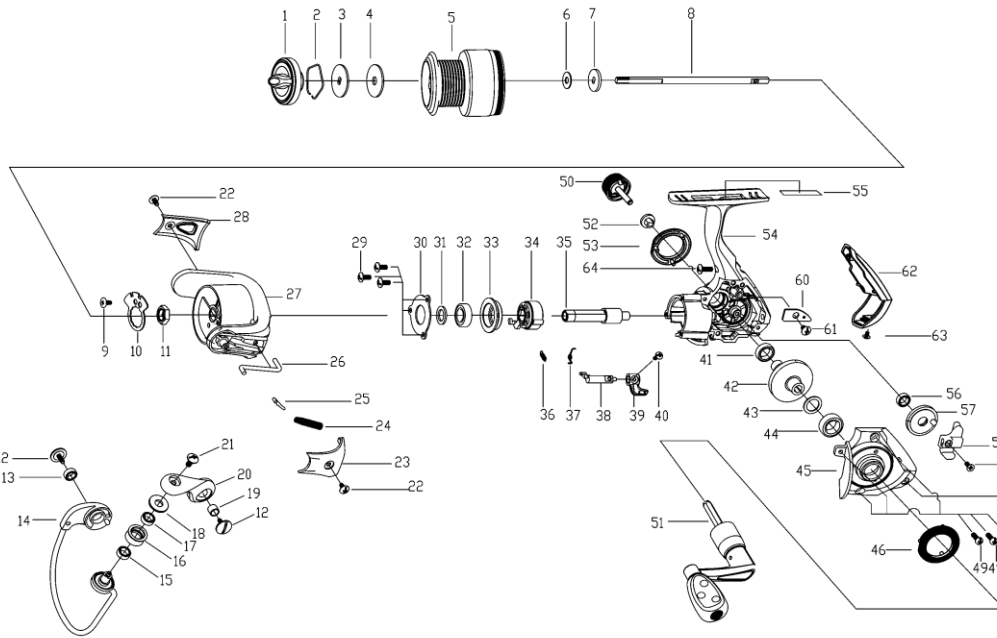

- 1 1243077
- 2 1085295
- 3 1085296
- 4 1085298
- 5 1243079
- 6 1102115
- 7 1085271
- 8 1121627
- 9 1141435
- 10 1141436
- 11 1085606
- 12 1117951
- 13 1102129
- 14 1188556
- 15 1188557
- 16 1192853
- 17 1188557
- 18 1192854
- 19 1121631
- 20 1243081
- 21 1117959
- 22 1125962
- 23 1188591
- 24 1121634
- 25 1085540
- 26 1121635
- 27 1243083
- 28 1188595
- 29 1102076
- 30 1102077
- 31 1102096

C201iJ

- 32 1085544
- 33 1098659
- 34 1121935
- 35 1188566
- 36 1121641
- 37 1102080
- 38 1121642
- 39 1243084
- 40 1092777
- 41 1092725
- 42 1121643
- 43 1085551
- 44 1092725
- 45 1243086
- 46 1243087
- 47 1197284
- 48 1085599
- 49 1085599
- 50 1188601
- 51 1243088
- 52 1102098
- 53 1243087
- 54 1243090
- 55 1117987
- 56 1098658
- 57 1188578
- 58 1121649
- 59 1121647
- 60 1121651
- 61 1119121
- 62 1243092
- 63 1102076
- 64 1117984

Parts ID	パーツ名	価格	Parts ID	パーツ名	価格
1085271	CLICK GEAR	¥100	1121642	ANTI-REVERSE LEVER	¥200
1085295	RETAINER RING	¥50	1121643	DRIVE GEAR	¥500
1085296	WASHER	¥50	1121647	SCREW	¥50
1085298	WASHER	¥50	1121649	OSCILLATION SLIDER	¥300
1085540	BAIL LEVER	¥100	1121651	SLIDER RETAINER	¥100
1085544	BALL BEARING	¥600	1121935	ONE WAY CLUTCH BEARING (C)	¥800
1085551	BUSHING	¥50	1125962	SCREW (C)	¥160
1085599	SCREW	¥50	1141435	SCREW (C)	¥50
1085606	ROTOR NUT	¥100	1141436	NUT RETAINER (C)	¥160
1092725	BALL BEARING	¥600	1188556	BAIL ASSY	¥700
1092777	SCREW	¥50	1188557	BUSHING	¥160
1098658	BALL BEARING	¥600	1188566	PINION GEAR (C)	¥500
1098659	BEARING RETAINER	¥200	1188578	OSCILLATION GEAR	¥300
1102076	SCREW	¥50	1188591	ROTOR COVER	¥250
1102077	BALL BEARING RETAINER	¥100	1188595	ROTOR COVER	¥250
1102080	SPRING	¥50	1188601	HANDLE SCREW CAP	¥300
1102096	WASHER	¥50	1192853	LINE ROLLER	¥400
1102098	WASHER	¥100	1192854	WASHER	¥50
1102115	CLICK GEAR	¥160	1197284	SCREW	¥50
1102129	BUSHING	¥50	1243077	DRAG KNOB ASSY	¥700
1117951	SCREW	¥50	1243079	FORGED SPOOL ASSY	¥1,400
1117959	SCREW	¥50	1243081	BAIL ARM	¥250
1117984	SCREW	¥50	1243083	ROTOR	¥1,200
1117987	BODY DECORATION PLATE	¥100	1243084	ANTI-REVERSE BUTTON	¥200
1119121	SCREW	¥50	1243086	BODY COVER	¥400
1121627	MAIN SHAFT	¥500	1243087	BODY COVER PLATE	¥250
1121631	BUSHING	¥50	1243088	HANDLE ASSY	¥1,500
1121634	SPRING	¥50	1243090	BODY	¥1,400
1121635	KICK LEVER	¥100	1243092	REAR COVER	¥300
1121641	OWC BEARING SPRING	¥50