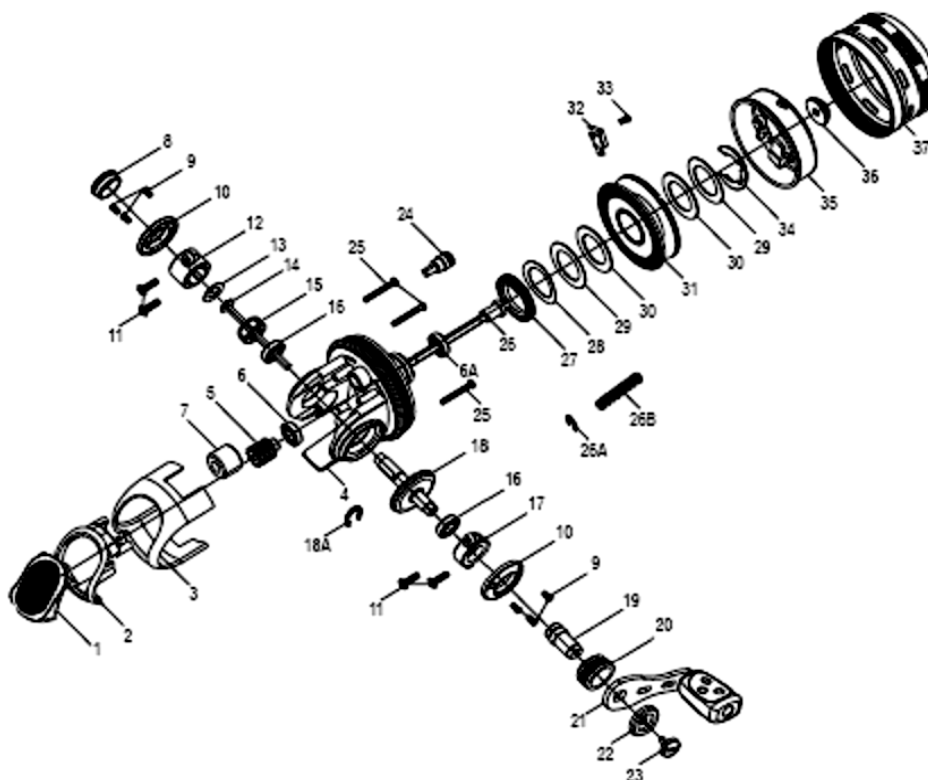

1 1143802  
 2 1143803  
 3 1143813  
 4 1143814  
 5 1143771  
 6 1101767  
 7 1143772  
 8 1143774  
 9 1143838  
 10 1143776  
 11 1143777  
 12 1143778  
 13 1101761  
 14 1143806  
 15 1101763  
 16 1101764  
 17 1143779  
 18 1143807  
 18A 1143890

19 1143781  
 20 1143782  
 21 1143783  
 22 1143784  
 23 1143785  
 24 1143786  
 25 1143787  
 26 1143788  
 26A 1143891  
 26B 1143892  
 27 1143808  
 28 1143790  
 29 1143791  
 30 1143889  
 31 1143809  
 32 1143810  
 33 1101783  
 34 1101742  
 35 1143815  
 36 1135795  
 37 1143816

Parts ID	パーツ名	価格	Parts ID	パーツ名	価格
1101742	SPOOL RING (C)	¥200	1143787	THUMB BUTTON SUPPORT SCREW (C)	¥200
1101761	CLUTCH BB WASHER	¥50	1143788	MAIN SHAFT (C)	¥500
1101763	ONE WAY CLUTCH	¥700	1143790	DRAG SPRING WASHER (C)	¥160
1101764	MAIN GEAR BALL BEARING (BUSHING)	¥100	1143791	DRAG SQUARED WASHER (C)	¥160
1101767	PINION DOWN BALL BEARING	¥600	1143802	THUMB BUTTON (C)	¥600
1101783	SPOOL CLICK SPRING SCREW (C)	¥160	1143803	THUMB BUTTON SUPPORT (C)	¥400
1135795	ROTOR NUT	¥200	1143806	HANDLE SCREW (C)	¥200
1143771	PINION (C)	¥500	1143807	MAIN GEAR (C)	¥500
1143772	PINION BUSHING (C)	¥200	1143808	IDLER GEAR (C)	¥300
1143774	HANDLE COVER (C)	¥300	1143809	SPOOL	¥500
1143776	HANDLE NUT (C)	¥300	1143810	SPOOL CLICK SPRING (C)	¥200
1143777	BALL BEARING SCREW (C)	¥160	1143813	GEAR BOX COVER (C)	¥600
1143778	CLUTCH BB SUPPORT (C)	¥400	1143814	BODY (C)	¥2,000
1143779	BB SUPPORT (C)	¥400	1143815	ROTOR ASSY	¥700
1143781	HANDLE CONNECT SEAT (C)	¥300	1143816	CONE ASSY	¥700
1143782	HANDLE SPACE (C)	¥400	1143838	HANDLE NUT SCREW (C)	¥160
1143783	HANDLE (C)	¥1,500	1143889	DRAG WASHER (C)	¥160
1143784	HANDLE PROTECTED COVER (C)	¥300	1143890	E-CLIP (C)	¥160
1143785	HANDLE PROTECTED COVER SCREW (C)	¥200	1143891	E-CLIP (C)	¥160
1143786	DRAG IDLER GEAR (C)	¥300	1143892	MAIN SHAFT SPRING (C)	¥160