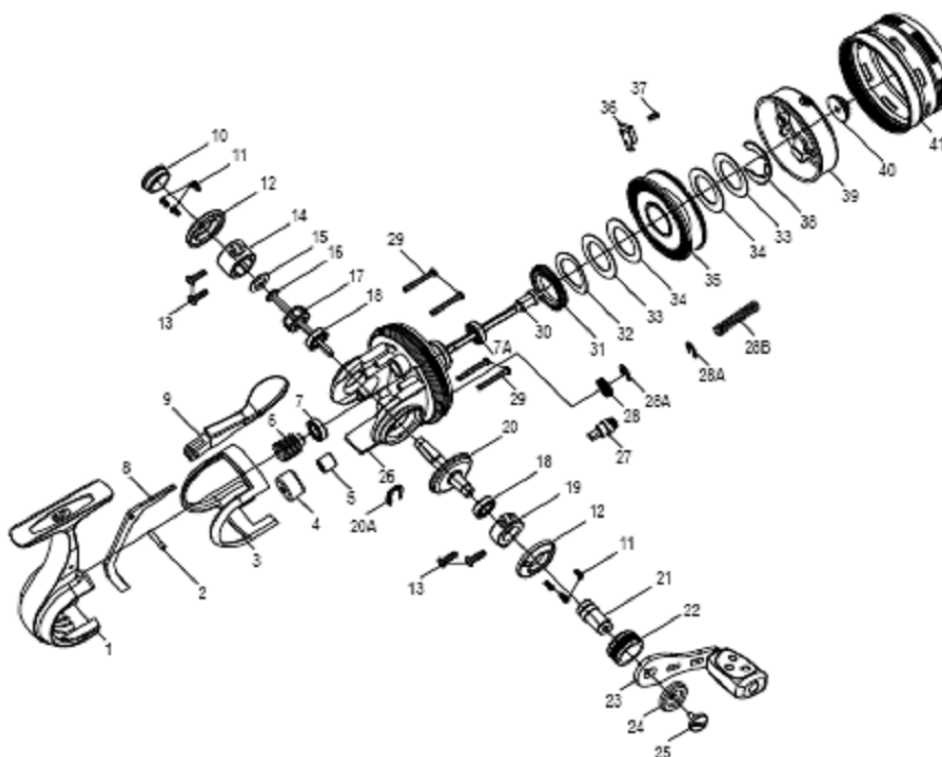

1	1143817
2	1143818
3	1143819
4	1143836
5	1143820
6	1143771
7	1101767
7A	1143772
8	1143821
9	1143822
10	1143774
11	1143775
12	1143776
13	1143777
14	1143778
15	1101761
16	1101758
17	1101763
18	1101765
19	1143779
20	1143780
20A	1143890

21	1143781
22	1143782
23	1143783
24	1143784
25	1143785
26	1143823
27	1143824
28	1143825
28A	1143891
28B	1143837
29	1143787
30	1143826
31	1143827
32	1143790
33	1143791
34	1143889
35	1083871
36	1143794
37	1101783
38	1101742
39	1083735
40	1135795
41	1143828

Parts ID	パーツ名	価格	Parts ID	パーツ名	価格
1083735	ROTOR ASSY	¥2,000	1143784	HANDLE PROTECTED COVER (C)	¥300
1083871	SPOOL ASSY	¥1,500	1143785	HANDLE PROTECTED COVER SCREW (C)	¥200
1101742	SPOOL RING (C)	¥200	1143787	THUMB BUTTON SUPPORT SCREW (C)	¥200
1101758	HANDLE SCREW (C)	¥200	1143790	DRAG SPRING WASHER (C)	¥160
1101761	CLUTCH BB WASHER	¥50	1143791	DRAG SQUARED WASHER (C)	¥160
1101763	ONE WAY CLUTCH	¥700	1143794	SPOOL CLICK SPRING (C)	¥200
1101765	MAIN GEAR BALL BEARING (BUSHING)	¥600	1143817	GRAPHITE FOOT (C)	¥1,000
1101767	PINION DOWN BALL BEARING	¥600	1143818	TRIGGER PIN (C)	¥200
1101783	SPOOL CLICK SPRING SCREW (C)	¥160	1143819	GEAR BOX COVER (C)	¥500
1135795	ROTOR NUT	¥200	1143820	SPACING SLEEVE (C)	¥200
1143771	PINION (C)	¥500	1143821	TRIGGER INSERT (C)	¥500
1143772	PINION BUSHING (C)	¥200	1143822	TRIGGER (C)	¥500
1143774	HANDLE COVER (C)	¥300	1143823	BODY (C)	¥2,000
1143775	HANDLE NUT SCREW (C)	¥160	1143824	DRAG IDLER GEAR (C)	¥300
1143776	HANDLE NUT (C)	¥300	1143825	DRAG GEAR (C)	¥300
1143777	BALL BEARING SCREW (C)	¥160	1143827	IDLER GEAR (C)	¥300
1143778	CLUTCH BB SUPPORT (C)	¥400	1143828	CONE ASSY (C)	¥700
1143779	BB SUPPORT (C)	¥400	1143836	DRAG KNOB (C)	¥400
1143780	MAIN GEAR (C)	¥500	1143837	MAIN SHAFT SPRING (C)	¥160
1143781	HANDLE CONNECT SEAT (C)	¥300	1143889	DRAG WASHER (C)	¥160
1143782	HANDLE SPACE (C)	¥400	1143890	E-CLIP (C)	¥160
1143783	HANDLE (C)	¥1,500	1143891	E-CLIP (C)	¥160