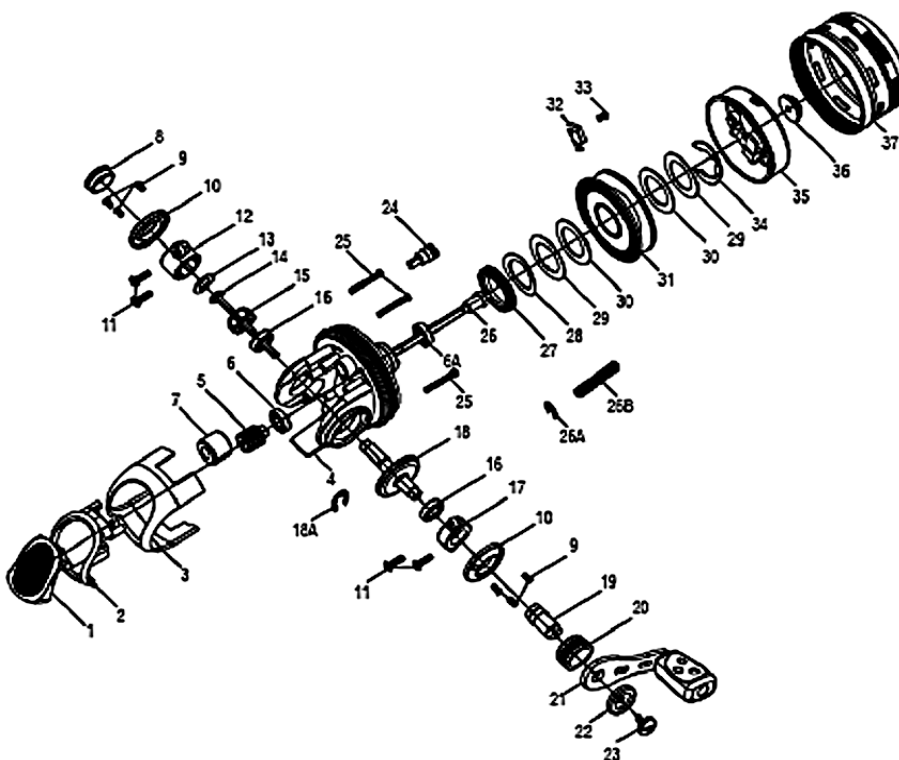

- 1 1143767
- 2 1143768
- 3 1143769
- 4 1143770
- 5 1143771
- 6 1101767
- 6A 1143772
- 7 1143773
- 8 1143774
- 9 1143775
- 10 1143776
- 11 1143777
- 12 1143778
- 13 1101761
- 14 1101758
- 15 1101763
- 16 1101765
- 17 1143779
- 18 1143780
- 18A 1143890
- 19 1143781
- 20 1143782

- 21 1143783
- 22 1143784
- 23 1143785
- 24 1143786
- 25 1143787
- 26 1143788
- 26A 1143891
- 26B 1143892
- 27 1143789
- 28 1143790
- 29 1143791
- 30 1143889
- 31 1143793
- 32 1143794
- 33 1101783
- 34 1101742
- 35 1143795
- 36 1135795
- 37 1143796

Parts ID	パーツ名	価格	Parts ID	パーツ名	価格
1101742	SPOOL RING (C)	¥200	1143779	BB SUPPORT (C)	¥400
1101758	HANDLE SCREW (C)	¥200	1143780	MAIN GEAR (C)	¥500
1101761	CLUTCH BB WASHER	¥50	1143781	HANDLE CONNECT SEAT (C)	¥300
1101763	ONE WAY CLUTCH	¥700	1143782	HANDLE SPACE (C)	¥400
1101765	MAIN GEAR BALL BEARING (BUSHING)	¥600	1143783	HANDLE (C)	¥1,500
1101767	PINION DOWN BALL BEARING	¥600	1143784	HANDLE PROTECTED COVER (C)	¥300
1101783	SPOOL CLICK SPRING SCREW (C)	¥160	1143785	HANDLE PROTECTED COVER SCREW (C)	¥200
1135795	ROTOR NUT	¥200	1143786	DRAG IDLER GEAR (C)	¥300
1143767	THUMB BUTTON (C)	¥600	1143788	MAIN SHAFT (C)	¥500
1143768	THUMB BUTTON SUPPORT (C)	¥400	1143789	IDLER GEAR (C)	¥300
1143769	GEAR BOX COVER (C)	¥600	1143790	DRAG SPRING WASHER (C)	¥160
1143770	BODY (C)	¥2,000	1143791	DRAG SQUARED WASHER (C)	¥160
1143771	PINION (C)	¥500	1143793	SPOOL (C)	¥300
1143772	PINION BUSHING (C)	¥200	1143794	SPOOL CLICK SPRING (C)	¥200
1143773	DRAG KNOB (C)	¥400	1143795	ROTOR ASSY (C)	¥700
1143774	HANDLE COVER (C)	¥300	1143796	CONE ASSY (C)	¥700
1143775	HANDLE NUT SCREW (C)	¥160	1143889	DRAG WASHER (C)	¥160
1143776	HANDLE NUT (C)	¥300	1143890	E-CLIP (C)	¥160
1143777	BALL BEARING SCREW (C)	¥160	1143891	E-CLIP (C)	¥160
1143778	CLUTCH BB SUPPORT (C)	¥400	1143892	MAIN SHAFT SPRING (C)	¥160