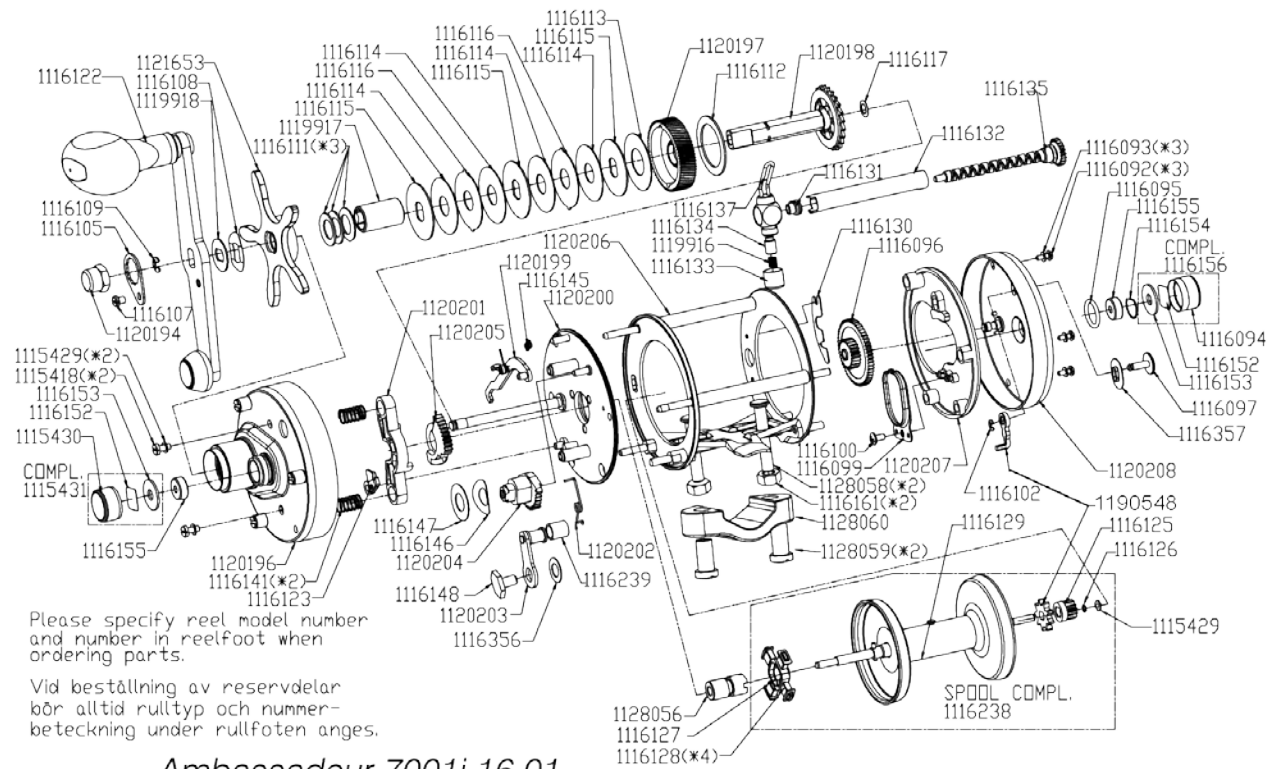

1120006 7000

AMB.7001i

Parts ID	パーツ名	価格	Parts ID	パーツ名	価格
1115418	SCREW	¥50	1116135	WORM SHAFT	¥1,900
1115429	WASHER (3pcs/set)	¥100	1116137	LINE GUIDE	¥1,800
1115430	BEARING BUSH CAP	¥1,500	1116141	YOKE SPRING	¥100
1115431	BEARING BUSH CAP COMPLETE	¥1,900	1116145	CLUTCH ARM SPRING	¥100
1116092	SCREW	¥50	1116146	WASHER	¥50
1116093	WASHER (3pcs/set)	¥100	1116147	WASHER	¥50
1116094	CAST CONTROL CAP	¥1,500	1116148	CLUTCH LEVER SCREW	¥300
1116095	O-RING	¥100	1116152	BASE WASHER	¥200
1116096	INTERMEDIATE GEAR	¥600	1116153	WASHER	¥200
1116097	CLICK BUTTON	¥600	1116154	RETAINER	¥50
1116099	LINE OUT ALARM SPRING	¥800	1116155	BEARING	¥300
1116102	RETAINER	¥50	1116156	BEARING MOUDLE COMPLETE	¥1,900
1116105	HANDLE NUT LOCKING	¥600	1116239	CLUTCH LEVER BUSHING	¥200
1116107	SCREW	¥50	1116356	WASHER	¥50
1116108	FRICITION WASHER	¥200	1116357	FENDER	¥200
1116109	RETAINER	¥50	1119916	COIL SPRING	¥200
1116111	WASHER	¥50	1119917	IAR BUSHING	¥800
1116112	DRAG WASHER	¥200	1119918	WASHER	¥100
1116113	DRAG WASHER	¥150	1120196	LEFT SIDE PLATE	¥5,800
1116114	DRAG WASHER	¥150	1120197	MAIN GEAR	¥2,300
1116115	DRAG WASHER	¥200	1120198	MAIN GEAR BUSHING	¥1,700
1116116	DRAG WASHER	¥200	1120199	CLUTCH ARM	¥900
1116117	WASHER	¥50	1120200	BRAKE PLATE	¥4,200
1116122	HANDLE COMPLETE	¥4,000	1120201	PINION YOKE	¥600
1116123	ANTI-REV. DOG	¥600	1120202	CLUTCH SPRING	¥100
1116125	SPOOL COG WHEEL	¥300	1120203	RELEASE ARM COMPLETE	¥1,200
1116126	RETAINER	¥50	1120204	CLUTCH CARRIER	¥600
1116127	BRAKE BLOCK HUB	¥600	1120205	CLUTCH CAM	¥900
1116128	BRAKE BLOCK	¥100	1120206	FRAME	¥6,600
1116129	SPOOL	¥5,000	1120207	RIGHT INNER PLATE	¥1,200
1116130	LOCKPLATE	¥200	1120208	RIGHT SIDE PLATE	¥4,200
1116131	WORM SHAFT BUSHING	¥200	1121653	STAR WHEEL	¥1,200
1116132	LEVEL WIND GUARD	¥800	1128053	PINION GEAR	¥1,700
1116133	CAP	¥600	1190548	CLICK LEVER	¥600
1116134	PILOT GUIDE	¥600			