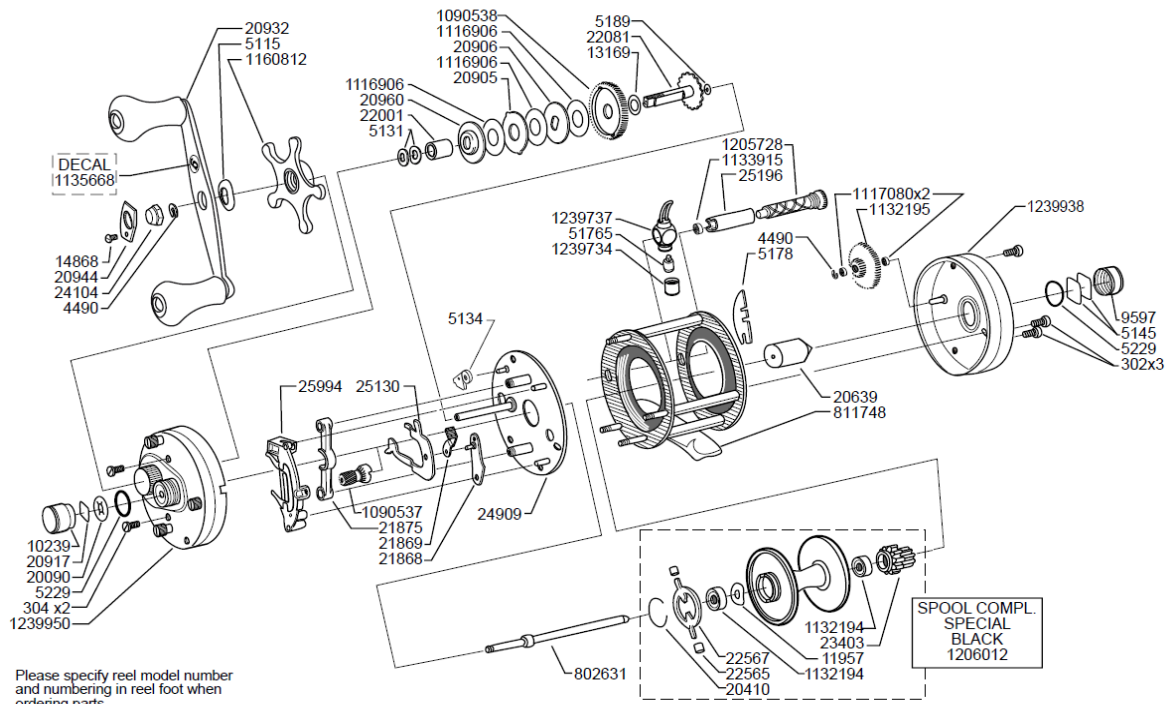

1237052 6500

AMB.6501CS Rocket Factory Tuned (Grey)

Please specify reel model number and numbering in reel foot when ordering parts.

Ambassadeur 6501CS Rocket FT 21 00

1237052 Steel Grey

34-12848-0

Parts ID	パーツ名	価格	Parts ID	パーツ名	価格
10239	CAST CONTROL KNOB	¥1,200	21868	LINK ARM	¥1,100
1090537	PINION GEAR	¥1,500	21869	RELEASE TRIGGER	¥600
1090538	MAIN GEAR	¥2,500	21875	YOKE	¥500
1116906	DRAG WASHER	¥200	22001	HANDLE BUSHING	¥1,200
1117080	BALL BEARING	¥3,000	22081	MAIN GEAR BUSHING	¥2,900
1132194	HYBRID BALL BEARING	¥1,200	22565	BRAKE WEIGHT BRAKE WEIGHT BAKELITE	¥100
1132195	COG WHEEL	¥600	22567	CLUTCH WASHER	¥500
1133915	BALL BEARING d3 D7 B3 SV-30	¥1,200	23403	CLICK AND COG WHEEL POM	¥200
1135668	LABEL (g) AS IN GARCIA	¥200	24104	NUT	¥600
1160812	STAR WHEEL COMPLETE LH	¥1,800	24909	BRAKE PLATE LH	¥4,800
11957	WASHER	¥200	25130	CLUTCH ARM LEFT	¥1,000
1205728	LEVEL WIND COMPLETE	¥2,900	25196	LEVEL WIND TUBE	¥2,100
1206012	SPARE SPOOL SPECIAL BLACK	¥9,500	25994	POSITION HOLDER	¥1,100
1239734	CAP	¥600	302	SCREW	¥200
1239737	LINE GUIDE	¥1,800	304	SCREW	¥200
1239938	RIGHT SIDEPLATE	¥4,200	4490	RETAINER	¥200
1239950	LEFT SIDEPLATE	¥5,000	5115	WASHER	¥200
13169	FRICTION WASHER	¥200	5131	SPRING WASHER	¥200
14868	SCREW	¥200	5134	ANTI REVERSE PAWL	¥900
20090	LOCKING WASHER	¥200	5145	BASE WASHER	¥200
20410	CLIP RING	¥200	51765	PILOT GUIDE	¥600
20639	SPOOL SHAFT BUSHING	¥900	5178	LOCKING WASHER	¥200
20905	DRAG WASHER	¥200	5189	SPRING WASHER	¥200
20906	DRAG WASHER	¥200	5229	O-RING	¥200
20917	BASE WASHER	¥200	802631	SPOOL SHAFT	¥3,000
20932	HANDLE	¥3,000	811748	FRAME	¥6,600
20944	HANDLE NUT LOCKING	¥600	9597	CAST CONTROL CAP	¥1,500
20960	WASHER	¥600