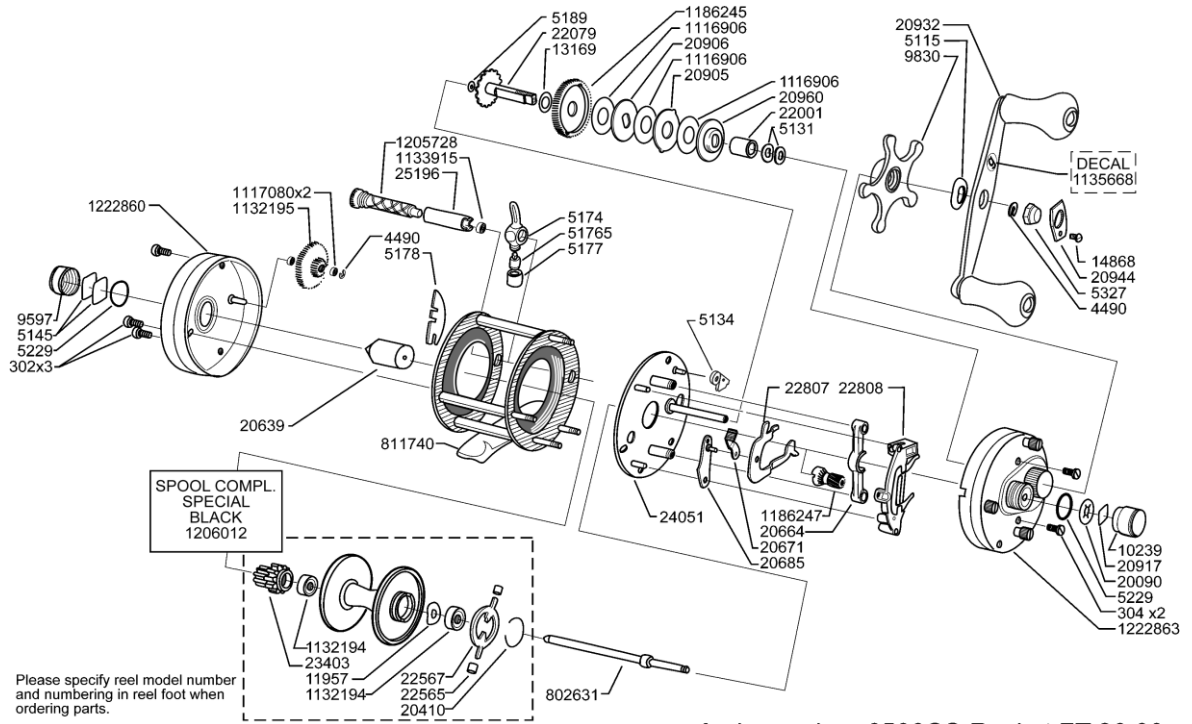

AMB.6500CS Rocket Factory Tuned Black

Ambassadeur 6500CS Rocket FT 20 00

1222697 Black

34-12806-0

Parts ID	パーツ名	価格	Parts ID	パーツ名	価格
10239	CAST CONTROL KNOB	¥1,200	22001	HANDLE BUSHING	¥1,200
1116906	DRAG WASHER	¥200	22079	MAIN GEAR BUSHING	¥2,900
1117080	BALL BEARING	¥3,000	22565	BRAKE WEIGHT BRAKE WEIGHT BAKELITE	¥100
1132194	HYBRID BALL BEARING	¥1,200	22567	CLUTCH WASHER	¥500
1132195	COG WHEEL	¥600	22807	CLUTCH ARM	¥1,000
1133915	BALL BEARING d3 D7 B3 SV-30	¥1,200	22808	POSITION HOLDER	¥600
1135668	LABEL (g) AS IN GARCIA	¥200	23403	CLICK AND COG WHEEL POM	¥200
1186245	MAIN GEAR MILLED STAINLESS	¥2,900	24051	BREAK PLATE	¥4,800
1186247	PINION STAINLESS STEEL MILLED	¥3,000	25196	LEVEL WIND TUBE	¥2,100
11957	WASHER	¥200	302	SCREW	¥200
1205728	LEVEL WIND COMPLETE	¥2,900	304	SCREW	¥200
1206012	SPARE SPOOL SPECIAL BLACK	¥9,500	4490	RETAINER	¥200
1222860	OUTER SIDE PLATE LEFT COMPLETE	¥5,700	5115	WASHER	¥200
1222863	OUTER SIDE PLATE RIGHT COMPLETE	¥8,400	5131	SPRING WASHER	¥200
13169	FRICITION WASHER	¥200	5134	ANTI REVERSE PAWL	¥900
14868	SCREW	¥200	5145	BASE WASHER	¥200
20090	LOCKING WASHER	¥200	5174	LINE CARRIAGE	¥1,800
20410	CLIP RING	¥200	51765	PILOT GUIDE	¥600
20639	SPOOL SHAFT BUSHING	¥900	5177	LINE CARRIAGE NUT	¥600
20664	YOKE	¥600	5178	LOCKING WASHER	¥200
20671	RELEASE TRIGGER	¥600	5189	SPRING WASHER	¥200
20685	LINK ARM	¥1,000	5229	O-RING	¥200
20905	DRAG WASHER	¥200	5327	HANDLE NUT CHROME	¥500
20906	DRAG WASHER	¥200	802631	SPOOL SHAFT	¥3,000
20917	BASE WASHER	¥200	811740	FRAME COMPLETE SPECIAL	¥6,600
20932	HANDLE	¥3,000	9597	CAST CONTROL CAP	¥1,500
20944	HANDLE NUT LOCKING	¥600	9830	STAR WHEEL	¥1,800
20960	WASHER	¥600			