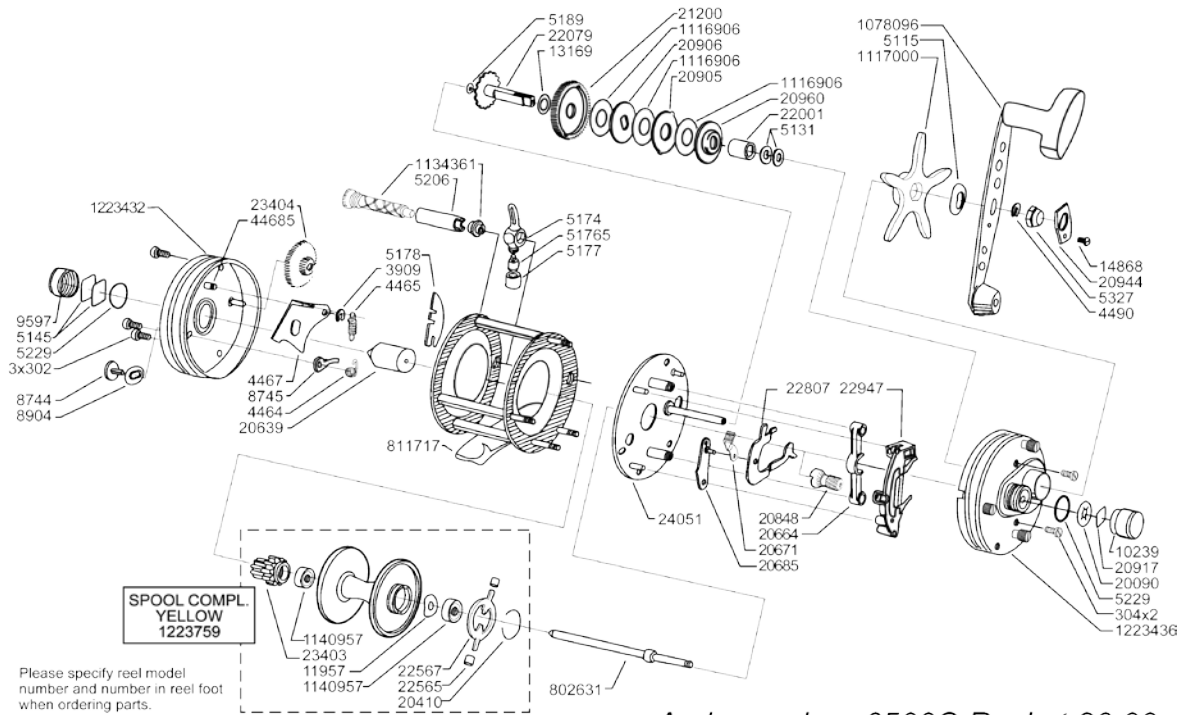

AMB.6500C Rocket Silver

Ambassadeur 6500C Rocket 20 00

1222451 Silver / Yellow

34-12809-0

Parts ID	パーツ名	価格	Parts ID	パーツ名	価格
10239	CAST CONTROL KNOB	¥1,200	22947	POSITION HOLDER	¥600
1078096	HANDLE COMPLE.	¥5,000	23403	CLICK AND COG WHEEL POM	¥200
1116906	DRAG WASHER	¥200	23404	COG WHEEL POM C9021 NATURE	¥600
1117000	STARWHEEL	¥2,900	24051	BREAK PLATE	¥4,800
1134361	WORM SHAFT RIVETED 6000 SPARE MODULE	¥2,900	302	SCREW	¥200
1140957	BALL BEARING	¥3,000	304	SCREW	¥200
11957	WASHER	¥200	3909	RETAINER	¥200
1223432	OUTER SIDE PLATE LEFT COMPLETE	¥4,200	4464	CLICK SPRING	¥200
1223436	OUTER SIDE PLATE RIGHT COMPLETE	¥8,400	4465	SPRING	¥200
1223759	SPARE SPOOL 6000 ROCKET PENN YELLOW	¥8,600	4467	CLICK ARK	¥600
13169	FRICTION WASHER	¥200	44685	PIN	¥200
14868	SCREW	¥200	4490	RETAINER	¥200
20090	LOCKING WASHER	¥200	5115	WASHER	¥200
20410	CLIP RING	¥200	5131	SPRING WASHER	¥200
20639	SPOOL SHAFT BUSHING	¥900	5145	BASE WASHER	¥200
20664	YOKE	¥600	5174	LINE CARRIAGE	¥1,800
20671	RELEASE TRIGGER	¥600	51765	PILOT GUIDE	¥600
20685	LINK ARM	¥1,000	5177	LINE CARRIAGE NUT	¥600
20848	PINION GEAR	¥3,000	5178	LOCKING WASHER	¥200
20905	DRAG WASHER	¥200	5189	SPRING WASHER	¥200
20906	DRAG WASHER	¥200	5206	LEVEL WIND GUARD	¥2,300
20917	BASE WASHER	¥200	5229	O-RING	¥200
20944	HANDLE NUT LOCKING	¥600	5327	HANDLE NUT CHROME	¥500
20960	WASHER	¥600	802631	SPOOL SHAFT	¥3,000
21200	MAIN GEAR	¥2,900	811717	FRAME COMPLETE	¥6,600
22001	HANDLE BUSHING	¥1,200	8744	CLICK BUTTON	¥600
22079	MAIN GEAR BUSHING	¥2,900	8745	CLICK PAWL	¥600
22565	BRAKE WEIGHT BRAKE WEIGHT BAKELITE	¥100	8904	PROTECTIVE WASHER	¥200
22567	CLUTCH WASHER	¥500	9597	CAST CONTROL CAP	¥1,500
22807	CLUTCH ARM	¥1,000			