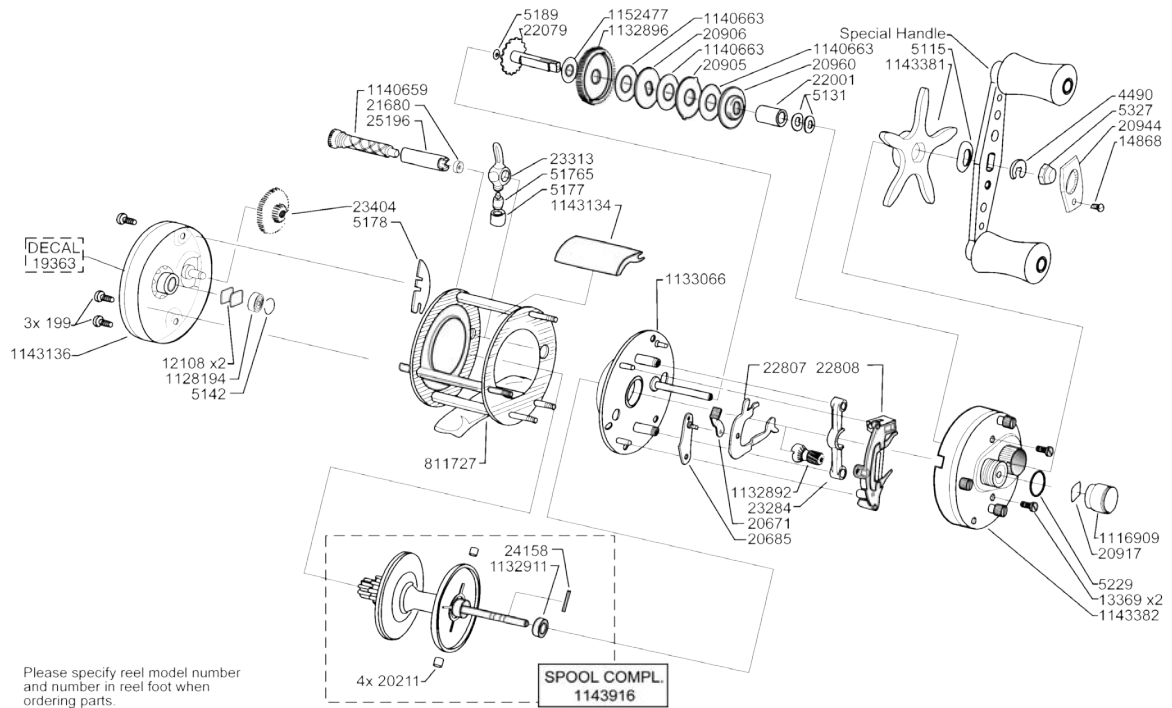

AMB.6500C Snakehead Korea

Ambassadeur 6500C SH 18 00

1139087 Red camo

34-12598-2

Parts ID	パーツ名	価格	Parts ID	パーツ名	価格
1116909	CAST CONTROL CAP	¥1,500	20917	BASE WASHER	¥200
1128194	BALL BEARING	¥3,000	20944	HANDLE NUT LOCKING	¥600
1132892	PINION COG S/S MILLED RH	¥2,900	20960	WASHER	¥600
1132896	MAIN GEAR COG MILLED RH	¥3,800	21680	BALL BEARING	¥3,000
1132911	BALL BEARING 5x11x4	¥1,200	22001	HANDLE BUSHING	¥1,200
1133066	BRAKE PLATE COMPLETE	¥4,800	22079	MAIN GEAR BUSHING	¥2,900
1140659	WORM SHAFT COMPLETE	¥2,900	22807	CLUTCH ARM	¥1,000
1140663	BRAKE WASHERS RULON (LIGHT BLUE)	¥200	22808	POSITION HOLDER	¥600
1143134	THUMB REST W LASER ENGRAVING	¥2,000	23284	YOKE	¥600
1143136	OUTER SIDE PLATE LEFT COMPLETE	¥4,200	23313	LINE CARRIAGE	¥3,900
1143381	STAR WHEEL COMPLETE	¥2,900	23404	COG WHEEL POM C9021 NATURE	¥600
1143382	YTTERGAVEL HÆGER KOMPLETT	¥8,400	24158	PIN	¥200
1143916	SPOOL COMPLETE	¥6,800	25196	LEVEL WIND TUBE	¥2,100
1152477	BRAKE WASHER RULON	¥200	4490	RETAINER	¥200
12108	ADJUSTMENT WASHER	¥200	5115	WASHER	¥200
13369	SCREW	¥200	5131	SPRING WASHER	¥200
14868	SCREW	¥200	5142	RETAINER	¥200
19363	DECAL	¥200	51765	PILOT GUIDE	¥600
199	SCREW	¥200	5177	LINE CARRIAGE NUT	¥600
20211	WHITE BRAKE BLOCK	¥100	5178	LOCKING WASHER	¥200
20671	RELEASE TRIGGER	¥600	5189	SPRING WASHER	¥200
20685	LINK ARM	¥1,000	5229	O-RING	¥200
20905	DRAG WASHER	¥200	5327	HANDLE NUT CHROME	¥500
20906	DRAG WASHER	¥200	811727	FRAME 6500SH KOREA	¥6,600