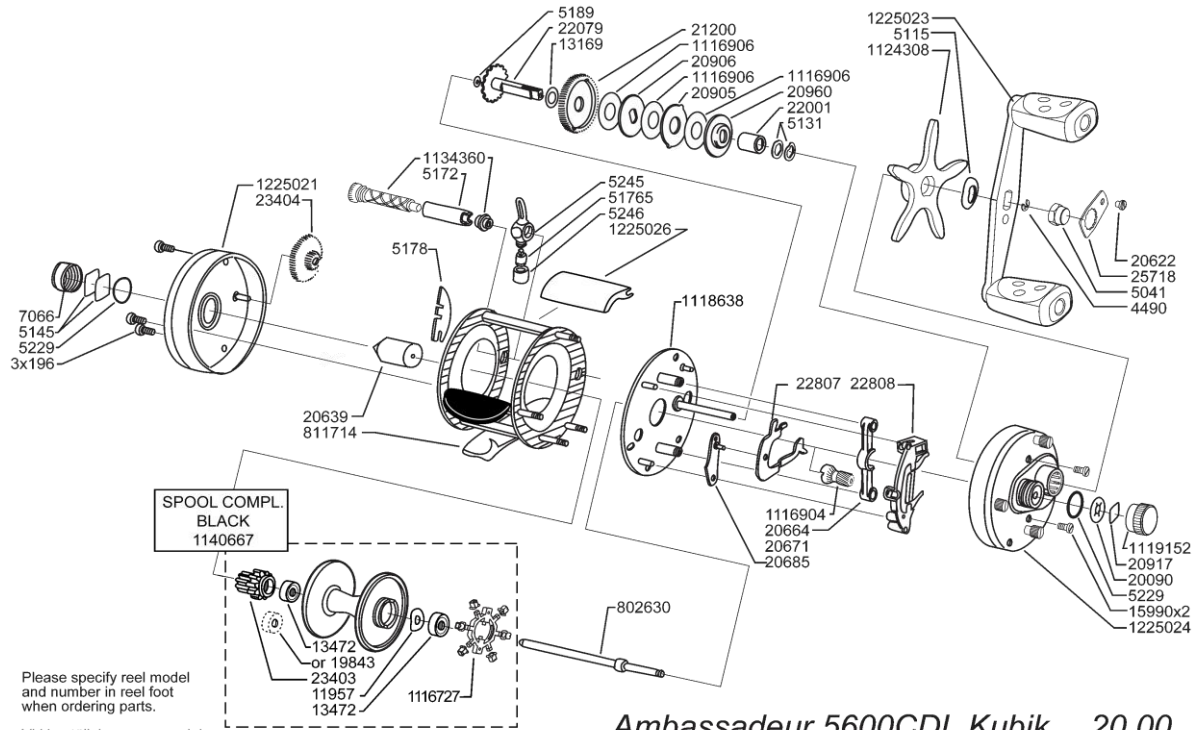

AMB.5600CDL (MALERAS)

Ambassadeur 5600CDL Kubik 20 00
(Maleras Edition)

1224703 Black / Gold

34-12816-0

Parts ID	パーツ名	価格	Parts ID	パーツ名	価格
1116727	CLUTCH WASHER COMPETE	¥1,100	20917	BASE WASHER	¥200
1116904	PINION GEAR	¥3,000	20960	WASHER	¥600
1116906	DRAG WASHER	¥200	21200	MAIN GEAR	¥2,900
1118638	BRAKE PLATE COMPLETE	¥4,800	22001	HANDLE BUSHING	¥1,200
1119152	BEARING CUP GOLD PLATED	¥3,000	22079	MAIN GEAR BUSHING	¥2,900
1124308	STAR WHEEL COMPLETE	¥5,600	22807	CLUTCH ARM	¥1,000
1134360	WORMSHAFT COMPLETE	¥2,900	22808	POSITION HOLDER	¥600
1140667	SPARE SPOOL 5000 BLACK	¥8,600	23403	CLICK AND COG WHEEL POM	¥200
11957	WASHER	¥200	23404	COG WHEEL POM C9021 NATURE	¥600
1225021	OUTER SIDE PLATE LEFT COMPLETE	¥12,600	25718	NUT COVER (CC 12.5) GOLD PLATED	¥4,800
1225023	HANDLE COMPLETE	¥6,600	4490	RETAINER	¥200
1225024	SIDE PLATE RIGHT	¥15,000	5041	HANDLE LOCK NUT BRASS FGY	¥4,200
1225026	THUMB REST W COSMETIC	¥2,000	5115	WASHER	¥200
13169	FRICTION WASHER	¥200	5131	SPRING WASHER	¥200
13472	BALL BEARING	¥3,000	5145	BASE WASHER	¥200
15990	SCREW	¥400	5172	LEVEL WIND TUBE BRASS 5000	¥1,900
196	PILLAR SCREW (GOLD) 5000DL/CDL	¥2,900	51765	PILOT GUIDE	¥600
19843	SPOOL BEARING 5000 89-0	¥900	5178	LOCKING WASHER	¥200
20090	LOCKING WASHER	¥200	5189	SPRING WASHER	¥200
20622	SCREW M3-6gx4.5 FNGL FGY BRASS	¥400	5229	O-RING	¥200
20639	SPOOL SHAFT BUSHING	¥900	5245	LINE CARRIAGE	¥5,000
20664	YOKE	¥600	5246	LINE CARRIAGE NUT	¥4,200
20671	RELEASE TRIGGER	¥600	7066	BEARING BUSH LEFT BLANK 5000CDL	¥5,000
20685	LINK ARM	¥1,000	802630	SPOOL SHAFT	¥3,000
20905	DRAG WASHER	¥200	811714	FRAME COMPLETE	¥18,000
20906	DRAG WASHER	¥200			