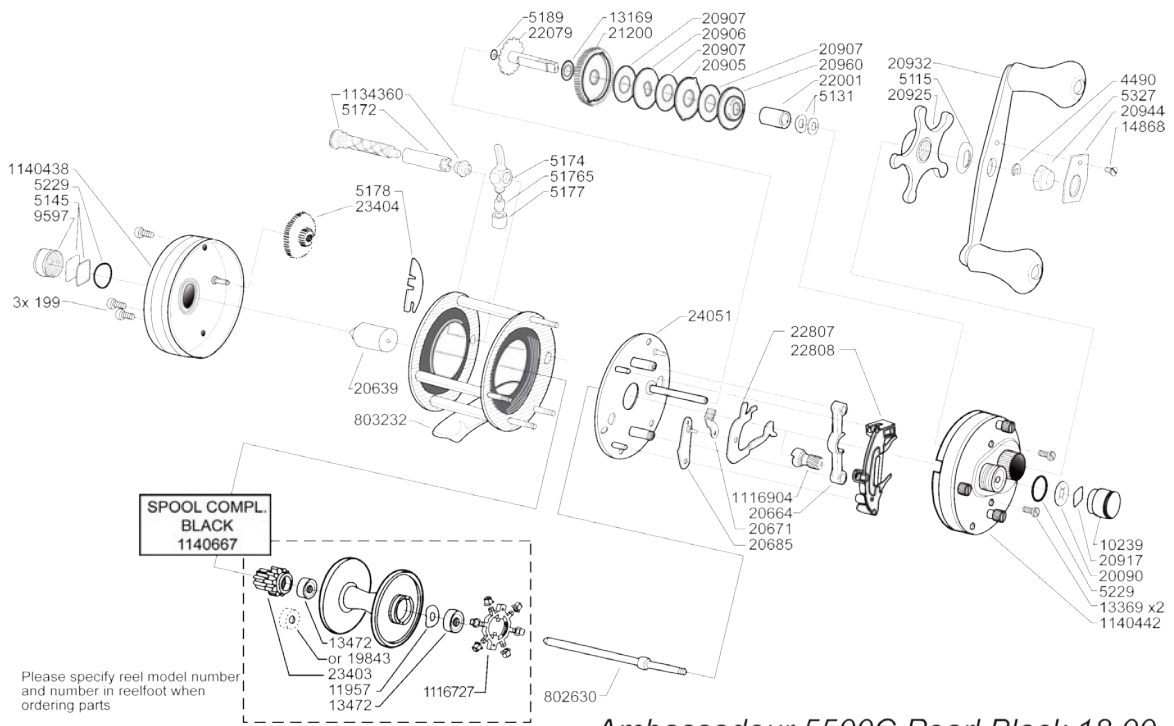

AMB.5500C Pearl Black

Ambassadeur 5500C Pearl Black 18 00

1139093 Black Metallic

34-12619-0

Parts ID	パーツ名	価格	Parts ID	パーツ名	価格
10239	CAST CONTROL KNOB	¥1,200	20944	HANDLE NUT LOCKING	¥600
1116727	CLUTCH WASHER COMPETE	¥1,100	20960	WASHER	¥600
1116904	PINION GEAR	¥3,000	21200	MAIN GEAR	¥2,900
1134360	WORMSHAFT COMPLETE	¥2,900	22001	HANDLE BUSHING	¥1,200
1140438	SIDE PLATE LEFT	¥4,200	22079	MAIN GEAR BUSHING	¥2,900
1140442	OUTER SIDE PLATE RIGHT COMPLETE	¥8,400	22807	CLUTCH ARM	¥1,000
1140667	SPARE SPOOL 5000 BLACK	¥8,600	22808	POSITION HOLDER	¥600
11957	WASHER	¥200	23403	CLICK AND COG WHEEL POM	¥200
13169	FRICTION WASHER	¥200	23404	COG WHEEL POM C9021 NATURE	¥600
13369	SCREW	¥200	24051	BREAK PLATE	¥4,800
13472	BALL BEARING	¥3,000	4490	RETAINER	¥200
14868	SCREW	¥200	5115	WASHER	¥200
19843	SPOOL BEARING 5000 89-0	¥900	5131	SPRING WASHER	¥200
199	SCREW	¥200	5145	BASE WASHER	¥200
20090	LOCKING WASHER	¥200	5172	LEVEL WIND TUBE BRASS 5000	¥1,900
20639	SPOOL SHAFT BUSHING	¥900	5174	LINE CARRIAGE	¥1,800
20664	YOKE	¥600	51765	PILOT GUIDE	¥600
20671	RELEASE TRIGGER	¥600	5177	LINE CARRIAGE NUT	¥600
20685	LINK ARM	¥1,000	5178	LOCKING WASHER	¥200
20905	DRAG WASHER	¥200	5189	SPRING WASHER	¥200
20906	DRAG WASHER	¥200	5229	O-RING	¥200
20907	DRAG WASHER	¥200	5327	HANDLE NUT CHROME	¥500
20917	BASE WASHER	¥200	802630	SPOOL SHAFT	¥3,000
20925	STAR WHEEL	¥2,900	803232	FRAME	¥6,600
20932	HANDLE	¥3,000	9597	CAST CONTROL CAP	¥1,500