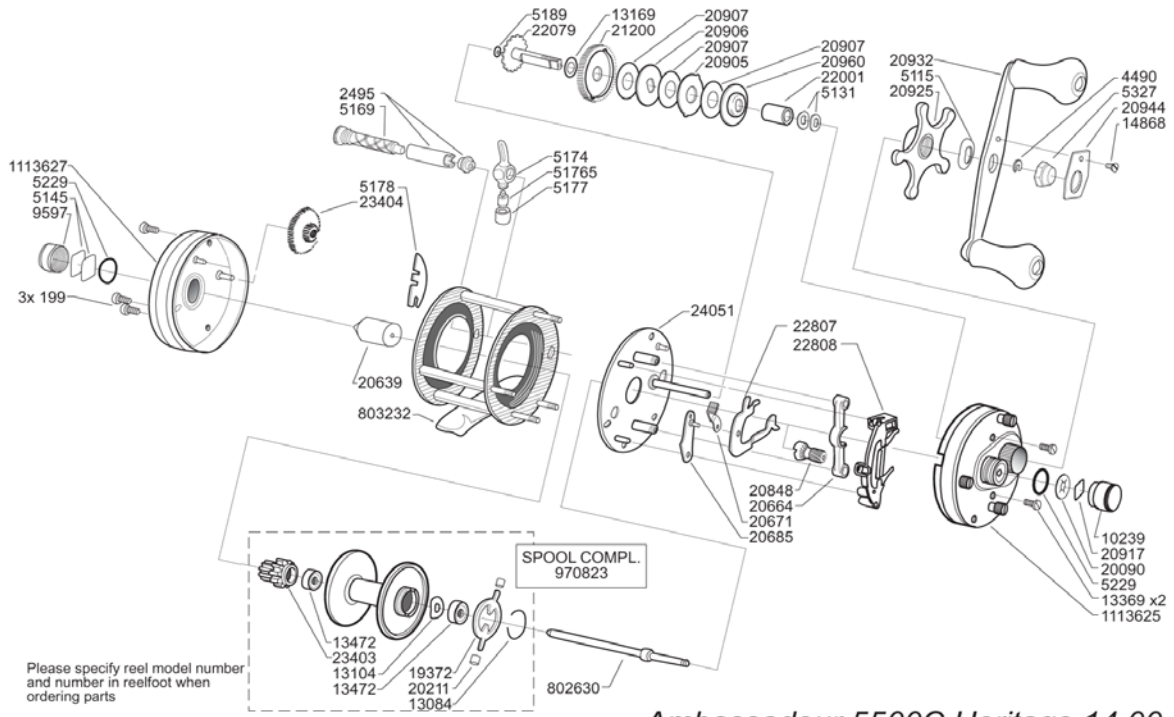

AMB.5500C HERITAGE

Ambassadeur 5500C Heritage 14 00

1113633 (Bronze)

34-12453-0

Parts ID	パーツ名	価格	Parts ID	パーツ名	価格
10239	CAST CONTROL KNOB	¥1,200	21200	MAIN GEAR	¥2,900
1113625	SIDE PLATE RIGHT	¥8,400	22001	HANDLE BUSHING	¥1,200
1113627	OUTER SIDE PLATE LEFT COMPLETE	¥4,200	22079	MAIN GEAR BUSHING	¥2,900
13084	RETAINER	¥200	22807	CLUTCH ARM	¥1,000
13104	SPRING WASHER	¥200	22808	POSITION HOLDER	¥600
13169	FRICTION WASHER	¥200	23403	CLICK AND COG WHEEL POM	¥200
13369	SCREW	¥200	23404	COG WHEEL POM C9021 NATURE	¥600
13472	BALL BEARING	¥3,000	24051	BREAK PLATE	¥4,800
14868	SCREW	¥200	2495	LEVEL WIND TUBE COMPLETE	¥1,900
19372	CLUTCH WASHER	¥500	4490	RETAINER	¥200
199	SCREW	¥200	5115	WASHER	¥200
20090	LOCKING WASHER	¥200	5131	SPRING WASHER	¥200
20211	WHITE BRAKE BLOCK	¥100	5145	BASE WASHER	¥200
20639	SPOOL SHAFT BUSHING	¥900	5169	WORM SHAFT	¥2,900
20664	YOKE	¥600	5174	LINE CARRIAGE	¥1,800
20671	RELEASE TRIGGER	¥600	51765	PILOT GUIDE	¥600
20685	LINK ARM	¥1,000	5177	LINE CARRIAGE NUT	¥600
20848	PINION GEAR	¥3,000	5178	LOCKING WASHER	¥200
20905	DRAG WASHER	¥200	5189	SPRING WASHER	¥200
20906	DRAG WASHER	¥200	5229	O-RING	¥200
20907	DRAG WASHER	¥200	5327	HANDLE NUT CHROME	¥500
20917	BASE WASHER	¥200	802630	SPOOL SHAFT	¥3,000
20925	STAR WHEEL	¥2,900	803232	FRAME	¥6,600
20932	HANDLE	¥3,000	9597	CAST CONTROL CAP	¥1,500
20944	HANDLE NUT LOCKING	¥600	970823	SPOOL COMPL.	¥8,600
20960	WASHER	¥600			